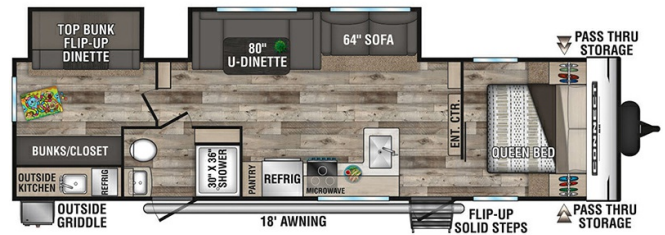

SPECIAL UNIT

\$54,995.00

Originally \$59,995

\$124 Weekly

2023 K-Z INC. CONNECT C312BHKSE

SPECIFICATIONS

Year	2023
Manufacturer	K-Z INC.
Brand	CONNECT
Model	C312BHKSE
Type	Travel Trailer
Status	New
Stock #	P2538
Financing Available	✓
Warranty Available	✓
Suspension	N/A
Leveling	N/A
Exterior Length	36.8 ft.
Dry Weight	7340 lbs.
Sleeping Capacity	10 person(s)
Interior Colour	N/A
Exterior Colour	Fiberglass
Slideouts	2

Disclaimer: Product information, pricing and photos are as accurate as possible and are subject to change without notice.

SELLING FEATURES

Specifications and Features:

- Length (ft): 36'9"
- Width (ft): 8'0"
- Height (ft): 11'2"
- Interior Height (ft): 6'6"
- Dry Weight (lbs): 7340
- Payload Capacity (lbs): 1660
- Hitch Weight (lbs): 750
- Number Of Fresh Water Holding Tanks: 1
- Total Fresh Water Tank Capacity (gal): 45
- Numbe...