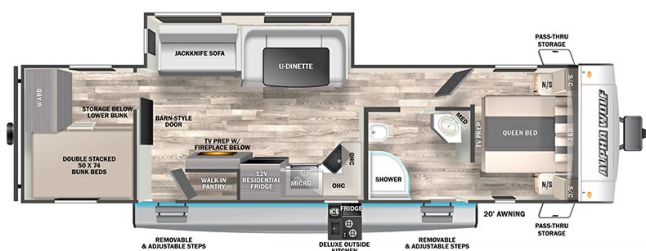

\$325,000.00
Originally ~~\$350,000.00~~

SPECIFICATIONS

Year	2023
Manufacturer	FOREST RIVER
Brand	CHEROKEE ALPHA WOLF
Model	30RDB-L
Type	Travel Trailer
Status	New
Stock #	10008
Financing Available	✘
Warranty Available	✘
Suspension	N/A
Leveling	N/A
Exterior Length	37.5 ft.
Dry Weight	6918 lbs.
Sleeping Capacity	10 person(s)
Interior Colour	N/A
Exterior Colour	Fiberglass
Slideouts	1

Disclaimer: Product information, pricing and photos are as accurate as possible and are subject to change without notice.

SELLING FEATURES

Specifications and Features:

- Length (ft): 37'6"
- Width (ft): 8'0"
- Height (ft): 11'2"
- Dry Weight (lbs): 6918
- Payload Capacity (lbs): 1859
- Hitch Weight (lbs): 955
- Number Of Fresh Water Holding Tanks: 1
- Total Fresh Water Tank Capacity (gal): 49
- Number Of Gray Water Holding Tanks...