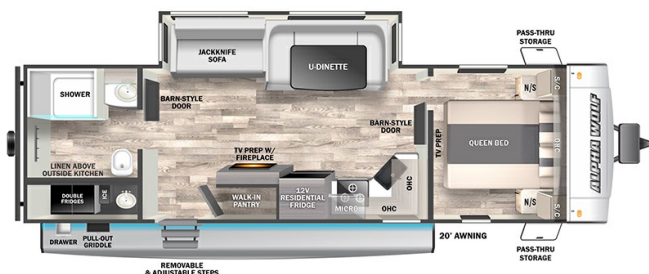

2023 FOREST RIVER CHEROKEE ALPHA WOLF 26RB-L

SPECIFICATIONS

Year	2023
Manufacturer	FOREST RIVER
Brand	CHEROKEE ALPHA WOLF
Model	26RB-L
Type	Travel Trailer
Status	New
Stock #	10004
Financing Available	✘
Warranty Available	✘
Suspension	N/A
Leveling	N/A
Exterior Length	32.7 ft.
Dry Weight	6143 lbs.
Sleeping Capacity	6 person(s)
Interior Colour	N/A
Exterior Colour	Fiberglass
Slideouts	1

Disclaimer: Product information, pricing and photos are as accurate as possible and are subject to change without notice.

SELLING FEATURES

Specifications and Features:

- Length (ft): 32'8"
- Width (ft): 8'0"
- Height (ft): 11'0"
- Dry Weight (lbs): 6143
- Payload Capacity (lbs): 1577
- Hitch Weight (lbs): 720
- Number Of Fresh Water Holding Tanks: 1
- Total Fresh Water Tank Capacity (gal): 49
- Number Of Gray Water Holding Tanks...