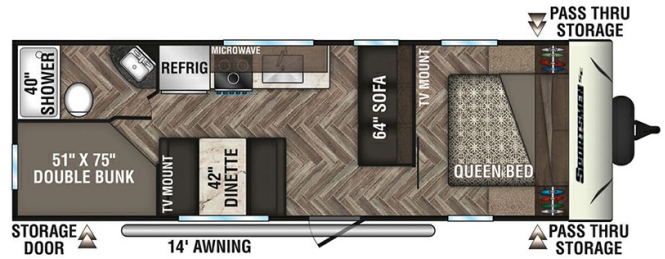

SPECIAL UNIT

\$26,995.00

Originally ~~\$33,995~~

\$134 Bi-Weekly

2023 K-Z INC. SPORTSMEN 260BHSE

SPECIFICATIONS

Year	2023
Manufacturer	K-Z INC.
Brand	SPORTSMEN
Model	260BHSE
Type	Travel Trailer
Status	New
Stock #	P2532
Financing Available	✓
Warranty Available	✓
Suspension	N/A
Leveling	N/A
Exterior Length	28.6 ft.
Dry Weight	4780 lbs.
Sleeping Capacity	10 person(s)
Interior Colour	N/A
Exterior Colour	Sheet Metal
Slideouts	N/A

Disclaimer: Product information, pricing and photos are as accurate as possible and are subject to change without notice.

SELLING FEATURES

Specifications and Features:

- Length (ft): 28'7"
- Width (ft): 8'0"
- Height (ft): 10'8"
- Interior Height (ft): 6'6"
- Dry Weight (lbs): 4670
- Payload Capacity (lbs): 2330
- Hitch Weight (lbs): 570
- Number Of Fresh Water Holding Tanks: 1
- Total Fresh Water Tank Capacity (gal): 45
- Numbe...