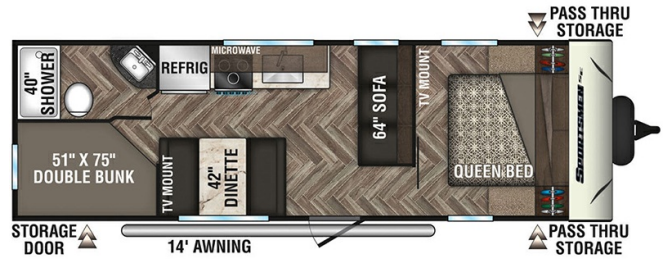

SPECIAL UNIT

\$27,995.00

Originally \$36,995

\$143 Bi-Weekly

2023 K-Z INC. SPORTSMEN 260BHSE

SPECIFICATIONS

Year	2023
Manufacturer	K-Z INC.
Brand	SPORTSMEN
Model	260BHSE
Type	Travel Trailer
Status	New
Stock #	P2532
Financing Available	✓
Warranty Available	✓
Suspension	N/A
Leveling	N/A
Exterior Length	28.6 ft.
Dry Weight	4780 lbs.
Sleeping Capacity	10 person(s)
Interior Colour	N/A
Exterior Colour	Sheet Metal
Slideouts	N/A

Disclaimer: Product information, pricing and photos are as accurate as possible and are subject to change without notice.

SELLING FEATURES

Specifications and Features:

- Length (ft): 28'7"
- Width (ft): 8'0"
- Height (ft): 10'8"
- Interior Height (ft): 6'6"
- Dry Weight (lbs): 4670
- Payload Capacity (lbs): 2330
- Hitch Weight (lbs): 570
- Number Of Fresh Water Holding Tanks: 1
- Total Fresh Water Tank Capacity (gal): 45
- Numbe...