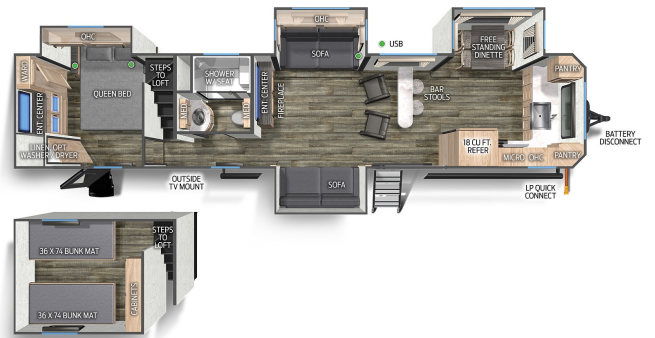

2023 FOREST RIVER TIMBERWOLF 39SR

\$79,995.00

Originally \$102,494.00

SPECIFICATIONS

Year	2023
Manufacturer	FOREST RIVER
Brand	TIMBERWOLF
Model	39SR
Type	Park Model
Status	New
Stock #	13096
Financing Available	✓
Warranty Available	✓
Suspension	Springs
Leveling	Manual
Exterior Length	43.0 ft.
Dry Weight	11361 lbs.
Sleeping Capacity	8 person(s)
Interior Colour	N/A
Exterior Colour	Aluminum
Slideouts	4

Disclaimer: Product information, pricing and photos are as accurate as possible and are subject to change without notice.

SELLING FEATURES

The Cherokee/Timberwolf 39SR is a four-slide out destination trailer. Put this trailer on a campsite and it'll be your go to spot all spring to fall. The front kitchen is well designed and allows for unmatched countertop space. It offers residential appliances and upper pantry for all your dishes...