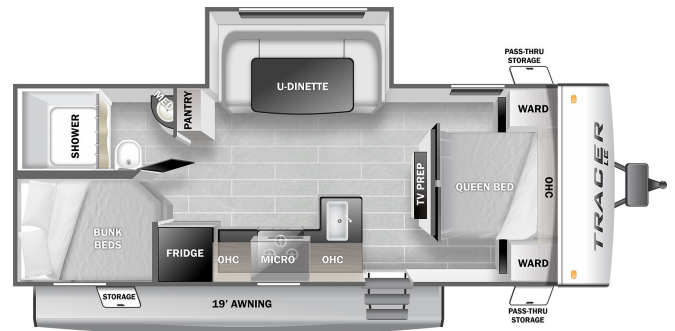

2023 PRIMETIME TRACER LE 230BHSLE

\$34,995.00

Originally \$52,011.00

SPECIFICATIONS

Year	2023
Manufacturer	PRIMETIME
Brand	TRACER LE
Model	230BHSLE
Type	Travel Trailer
Status	New
Stock #	13082
Financing Available	✓
Warranty Available	✓
Suspension	Springs
Leveling	Manual
Exterior Length	27.7 ft.
Dry Weight	5035 lbs.
Sleeping Capacity	8 person(s)
Interior Colour	N/A
Exterior Colour	Fiberglass
Slideouts	1

Disclaimer: Product information, pricing and photos are as accurate as possible and are subject to change without notice.

SELLING FEATURES

the Tracer LE 230BHS is a beautiful bright trailer with big windows and light interior colours. The private front queen bedroom is separated from the rest of the trailer with it's partial wall for added privacy. The U-shaped booth dinette has lots of elbow room and the kitchen comes well equipped...