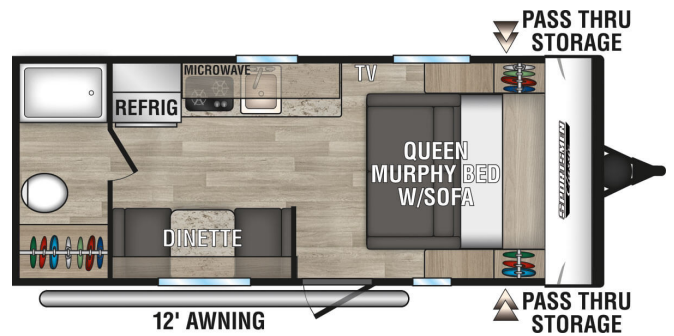

Originally ~~\$37,995.00~~

\$116 Bi-Weekly

2023 K-Z INC. Sportsmen Classic 170MB

SPECIFICATIONS

Year	2023
Manufacturer	K-Z INC.
Brand	Sportsmen Classic
Model	170MB
Type	Travel Trailer
Status	New
Stock #	N1271
Financing Available	✓
Warranty Available	✓
Suspension	N/A
Leveling	Manual
Exterior Length	22.0 ft.
Dry Weight	2980 lbs.
Sleeping Capacity	3 person(s)
Interior Colour	Ashwood
Exterior Colour	Aluminum
Slideouts	N/A

The 170MB is a perfect, lightweight couples trailer, ...

OPTIONS & EQUIPMENT

Awning 12'	Fridge with 2 doors	Heating	1 Air Conditioning Unit(s) (Roof) - Size: 13.5	AC/DC Converter	Fully Furnished	Hide A Bed
Island Bed	Stabilizer Jacks	LPG Detector	Microwave	Monitor Panel	Power Bath Vents	
Smoke Detector	Spare with Carrier	Toilet Facilities	Gas (dsi) Water Heater 6	Power Awning	Rear Camera Prep	
Solar Panel Prep						