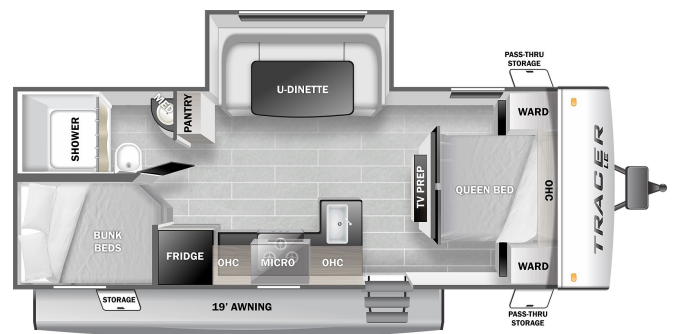

**2023 PRIMETIME TRACER LE 230BHSLE**

**\$34,995.00**

Originally \$52,011.00

**SPECIFICATIONS**

Year	2023
Manufacturer	PRIMETIME
Brand	TRACER LE
Model	230BHSLE
Type	Travel Trailer
Status	New
Stock #	13081
Financing Available	✓
Warranty Available	✓
Suspension	Springs
Leveling	Manual
Exterior Length	27.7 ft.
Dry Weight	5035 lbs.
Sleeping Capacity	8 person(s)
Interior Colour	N/A
Exterior Colour	Fiberglass
Slideouts	1

**Disclaimer:** Product information, pricing and photos are as accurate as possible and are subject to change without notice.

**SELLING FEATURES**

the Tracer LE 230BHS is a beautiful bright trailer with big windows and light interior colours. The private front queen bedroom is separated from the rest of the trailer with it's partial wall for added privacy. The U-shaped booth dinette has lots of elbow room and the kitchen comes well equipped...

**OPTIONS & EQUIPMENT**

Awning	Heating	Air Conditioning Unit(s)	AM/FM CD	Battery Tray	AC/DC Converter	Dual Wheels
Fully Furnished	Hide A Bed	Island Bed	Stabilizer Jacks	LPG Detector	Microwave	
Monitor Panel	Outside Shower	Sky Light(s)	Smoke Detector	Spare with Carrier	Toilet Facilities	
TV Antenna	Back-Up Camera Prep	Bluetooth	Outside Speakers			