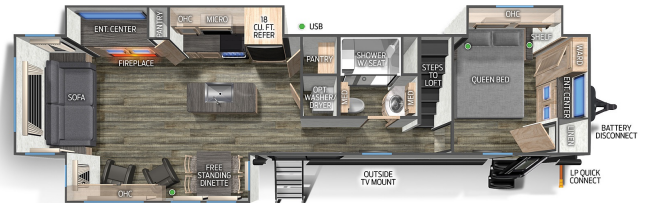

\$77,995.00

Originally \$102,620.00

2023 FOREST RIVER TIMBERWOLF 39DLBL

SPECIFICATIONS

Year	2023
Manufacturer	FOREST RIVER
Brand	TIMBERWOLF
Model	39DLBL
Type	Park Model
Status	New
Stock #	13065
Financing Available	✓
Warranty Available	✓
Suspension	Springs
Leveling	Manual
Exterior Length	42.8 ft.
Dry Weight	11610 lbs.
Sleeping Capacity	8 person(s)
Interior Colour	N/A
Exterior Colour	Fiberglass
Slideouts	3

Disclaimer: Product information, pricing and photos are as accurate as possible and are subject to change without notice.

SELLING FEATURES

Check out the **Cherokee 39DL Black Label** features a double loft system for both additional sleeping and **massive storage**. The bedroom slide out adds lots of space. The **two opposing rear slides** open up the living room and kitchen so there is plenty of space for everyone to be comfortable. Cozy up wi...

OPTIONS & EQUIPMENT

Awning	Heating	Air Conditioning Unit(s)	Back Flush	Battery Tray	AC/DC Converter	Day Night Shades
Dual Wheels	Enclosed Underbelly	Extra Door	Fantastic Fan	Fireplace	Fully Furnished	
Island Bed	Stabilizer Jacks	LPG Detector	Microwave	Monitor Panel	Outside Shower	
Sky Light(s)	Smoke Detector	Spare with Carrier	Toilet Facilities	TV Antenna	Bluetooth	
Enclosed Tanks	LED lights	Outside Speakers	Pantry			