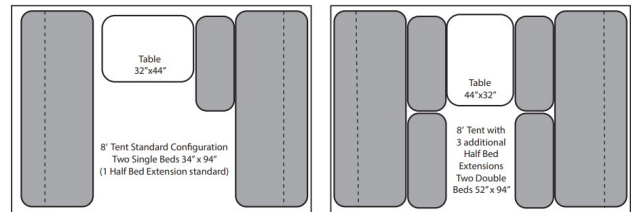

CLEARANCE UNIT

\$12,064.00

Originally \$16,500.00

2022 JUMPING JACK TRAILERS Mid 6 x 12 TA - 8' Tent

SPECIFICATIONS

Year	2022
Manufacturer	JUMPING JACK TRAILERS
Brand	Mid
Model	6 x 12 TA - 8' Tent
Type	Tent Trailer
Status	New
Stock #	JJ120
Financing Available	✓
Warranty Available	✓
Suspension	N/A
Leveling	N/A
Exterior Length	16.0 ft.
Dry Weight	1950 lbs.
Sleeping Capacity	N/A person(s)
Interior Colour	N/A
Exterior Colour	N/A
Slideouts	N/A

Disclaimer: Product information, pricing and photos are as accurate as possible and are subject to change without notice.

SELLING FEATURES

It's a Toy Hauler, Tent Trailer and Utility Trailer all in one

Whether you need to carry more or bigger toys, or your need is more tent space, the Mid 6x12 with 8' tent is your answer. Designed to carry 3 full size ATVs or 4 seat SxSs, the Mid 6x12 is sold with the full 12' tent or with the st...