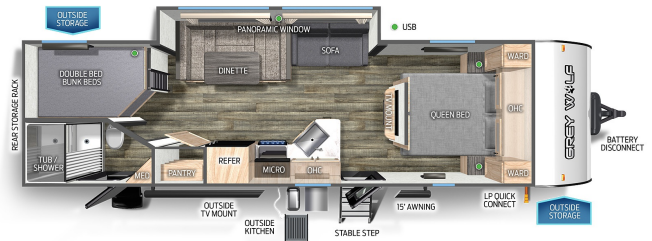

\$39,995.00

Originally \$54,728.00

2023 FOREST RIVER CHEROKEE GREY WOLF 26DBH

SPECIFICATIONS

| | |
|---------------------|--------------------|
| Year | 2023 |
| Manufacturer | FOREST RIVER |
| Brand | CHEROKEE GREY WOLF |
| Model | 26DBH |
| Type | Travel Trailer |
| Status | New |
| Stock # | 13064 |
| Financing Available | ✓ |
| Warranty Available | ✓ |
| Suspension | Springs |
| Leveling | Manual |
| Exterior Length | 29.3 ft. |
| Dry Weight | 6085 lbs. |
| Sleeping Capacity | 9 person(s) |
| Interior Colour | N/A |
| Exterior Colour | Aluminum |
| Slideouts | 1 |

Disclaimer: Product information, pricing and photos are as accurate as possible and are subject to change without notice.

SELLING FEATURES

This Grey Wolf 26DBH is available on our lot and won't last long. Always a popular floor plan with families this trailer offers **two convenient entry doors**, one into the main living space and one into the washroom. Perfect for quick access when your at the campfire and the kids are sleeping in th...

OPTIONS & EQUIPMENT

| | | | | | | |
|---------------------|--------------|--------------------------|--------------------|-------------------|-----------------|-----------------|
| Awning | Heating | Air Conditioning Unit(s) | AM/FM CD | Back Flush | Battery Tray | AC/DC Converter |
| Day Night Shades | Dual Wheels | Enclosed Underbelly | Extra Door | Fantastic Fan | Fully Furnished | |
| Hide A Bed | Island Bed | Stabilizer Jacks | LPG Detector | Microwave | Monitor Panel | |
| Outside Shower | Sky Light(s) | Smoke Detector | Spare with Carrier | Toilet Facilities | TV Antenna | |
| Back-Up Camera Prep | Bluetooth | LED lights | Outdoor Kitchen | Outside Speakers | Pantry | |
| Power Tongue Jack | | | | | | |