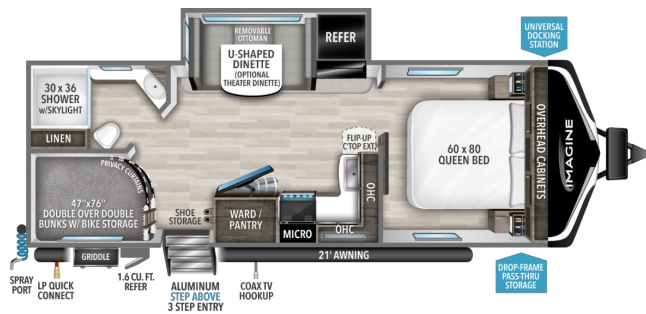

2023 GRAND DESIGN IMAGINE 2400BH

SPECIFICATIONS

Year	2023
Manufacturer	GRAND DESIGN
Brand	IMAGINE
Model	2400BH
Type	Travel Trailer
Status	New
Stock #	7148
Financing Available	✓
Warranty Available	✓
Suspension	N/A
Leveling	N/A
Exterior Length	28.0 ft.
Dry Weight	N/A lbs.
Sleeping Capacity	8 person(s)
Interior Colour	HEARTSTONE
Exterior Colour	N/A
Slideouts	1