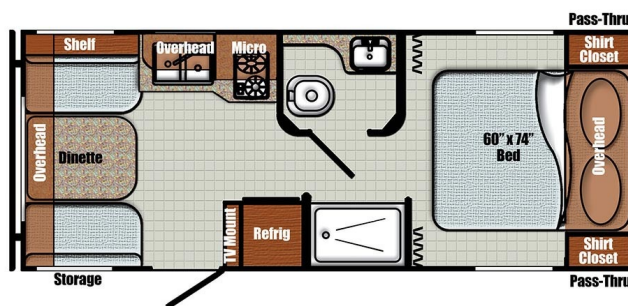

2023 GULFSTREAM VINTAGE CRUISER 19ERD

SPECIFICATIONS

Year	2023
Manufacturer	GULFSTREAM
Brand	VINTAGE CRUISER
Model	19ERD
Type	Travel Trailer
Status	New
Stock #	7018
Financing Available	✓
Warranty Available	✓
Suspension	N/A
Leveling	N/A
Exterior Length	19.0 ft.
Dry Weight	N/A lbs.
Sleeping Capacity	4 person(s)
Interior Colour	CRIMSON/WOODY
Exterior Colour	WOODY WAGON
Slideouts	N/A