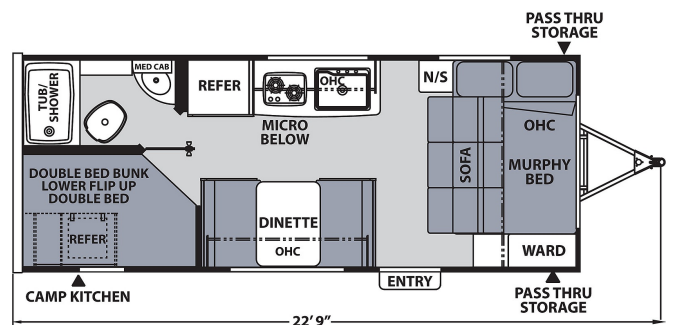

**2024 COACHMEN APEX NANO 186BH - MB**

**\$36,995.00**

Originally \$43,948.00

**SPECIFICATIONS**

Year	2024
Manufacturer	COACHMEN
Brand	APEX NANO
Model	186BH - MB
Type	Travel Trailer
Status	New
Stock #	13311
Financing Available	✓
Warranty Available	✓
Suspension	Springs
Leveling	Manual
Exterior Length	22.8 ft.
Dry Weight	3630 lbs.
Sleeping Capacity	7 person(s)
Interior Colour	N/A
Exterior Colour	Fiberglass
Slideouts	N/A

Disclaimer: Product information, pricing and photos are as accurate as possible and are subject to change without notice.

**SELLING FEATURES**

Great family travel trailer with queen bed up front for the adults and bunks in the back for the kids. Large windows throughout, booth dinette with storage above and below. The kitchen has everything you need to whip up a meal plus you can do the same outside with your outdoor kitchen. This stock...