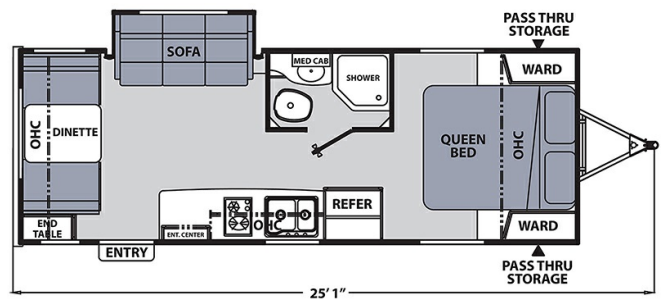

SPECIAL UNIT

2023 COACHMEN APEX NANO 213RDS

SPECIFICATIONS

Year	2023
Manufacturer	COACHMEN
Brand	APEX NANO
Model	213RDS
Type	Travel Trailer
Status	New
Stock #	4945
Financing Available	✓
Warranty Available	✓
Suspension	N/A
Leveling	N/A
Exterior Length	25.1 ft.
Dry Weight	4204 lbs.
Sleeping Capacity	6 person(s)
Interior Colour	N/A
Exterior Colour	Fiberglass
Slideouts	1

Disclaimer: Product information, pricing and photos are as accurate as possible and are subject to change without notice.

SELLING FEATURES

Specifications and Features:

- Length (ft): 25'1"
- Width (ft): 7'6"
- Height (ft): 9'11"
- Interior Height (ft): 6'5"
- Dry Weight (lbs): 4204
- Payload Capacity (lbs): 2174
- Hitch Weight (lbs): 467
- Number Of Fresh Water Holding Tanks: 1
- Total Fresh Water Tank Capacity (gal): 50
- Numbe...