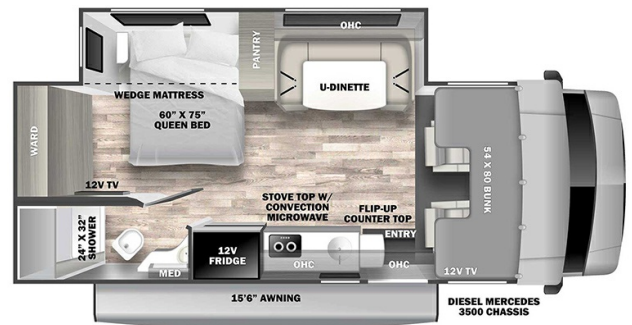

### SPECIFICATIONS

Year	2024
Manufacturer	FOREST RIVER
Brand	SOLERA
Model	24SRC
Type	Motorhome
Class	C
Fuel Type	Diesel
Status	New
Stock #	47728
Financing Available	✓
Warranty Available	Manufacturer
Odometer	1890 kms.
VIN	DSF063385
Chassis	Mercedes-Benz® Sprinter 3500
Engine	HO Turbo 2L
Transmission	AUTO
Suspension	N/A
Leveling	N/A
Exterior Length	25.4 ft.
Dry Weight	11030 lbs.
Sleeping Capacity	6 person(s)
Interior Colour	MODERN GRAPHITE
Exterior Colour	Fiberglass
Slideouts	1