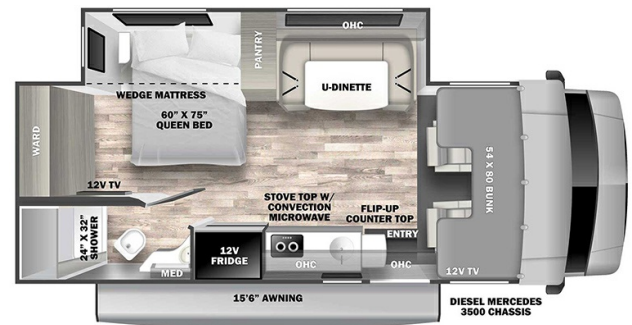

MSRP \$211,980.00

\$688 Bi-Weekly

\$10,000 down @ 7.99% APR for 60/240 months (\$67,179 C.O.B.) O.A.C.

Woody's Price \$179,487.00

SPECIFICATIONS

Year	2024
Manufacturer	FOREST RIVER
Brand	SOLERA
Model	24SRC
Type	Motorhome
Class	C
Fuel Type	Diesel
Status	New
Stock #	47728
Financing Available	✓
Warranty Available	Manufacturer
Odometer	1890 kms.
VIN	W1X8N33Y5PN225759
Chassis	Mercedes-Benz® Sprinter 3500
Engine	HO Turbo 2L
Transmission	AUTO
Suspension	N/A
Leveling	N/A
Exterior Length	25.4 ft.
Dry Weight	11030 lbs.
Sleeping Capacity	6 person(s)
Interior Colour	MODERN GRAPHITE
Exterior Colour	Fiberglass
Slideouts	1

Disclaimer: Product information, pricing and photos are as accurate as possible and are subject to change without notice.

SELLING FEATURES

Specifications and Features:

- Chassis Brand: Mercedes-Benz® Sprinter
- Engine Type: V6
- Chassis Model: 3500
- Cylinders: 4
- Horsepower (bhp): 208
- Torque (Ft Lbs): 325
- Fuel Type: Diesel
- Transmission Brand: Mercedes-Benz®
- Transmission Type: Automatic
- Number Of Speeds: 9
- Driveline...