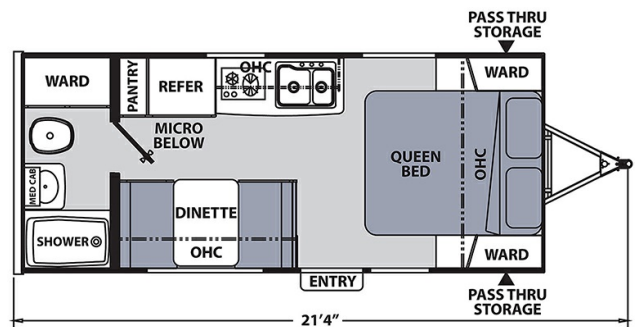

2024 COACHMEN APEX NANO 187RB

\$33,995.00

Originally \$41,422.00

\$174 Bi-Weekly

SPECIFICATIONS

Year	2024
Manufacturer	COACHMEN
Brand	APEX NANO
Model	187RB
Type	Travel Trailer
Status	New
Stock #	13312
Financing Available	✓
Warranty Available	✓
Suspension	Springs
Leveling	Manual
Exterior Length	21.4 ft.
Dry Weight	3358 lbs.
Sleeping Capacity	3 person(s)
Interior Colour	N/A
Exterior Colour	Fiberglass
Slideouts	N/A

Disclaimer: Product information, pricing and photos are as accurate as possible and are subject to change without notice.

SELLING FEATURES

Apex Nano 187RB is a small sized travel trailer by Coachmen RV. Offers sleeping for two on a queen bed up front and the dinette can convert into additional space if needed. The wasroom has great storage in the rear and the galley kitchen offers a 2 burner cooktop, microwave and full size fridge...