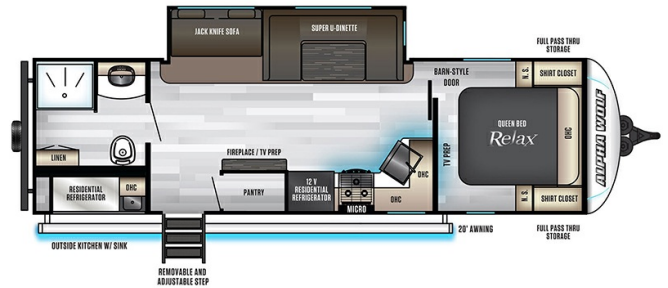

SPECIAL UNIT

2023 FOREST RIVER CHEROKEE ALPHA WOLF 26RB

SPECIFICATIONS

Year	2023
Manufacturer	FOREST RIVER
Brand	CHEROKEE ALPHA WOLF
Model	26RB
Type	Travel Trailer
Status	New
Stock #	13000
Financing Available	✓
Warranty Available	✓
Suspension	N/A
Leveling	N/A
Exterior Length	32.7 ft.
Dry Weight	6143 lbs.
Sleeping Capacity	6 person(s)
Interior Colour	N/A
Exterior Colour	Fiberglass
Slideouts	1

Disclaimer: Product information, pricing and photos are as accurate as possible and are subject to change without notice.

SELLING FEATURES

Check out the Alpha Wolf 26RB, a perfect travel trailer for the two of you that want to get out and spend the RV season exploring. Some interior appointments include, abundant interior storage capacity, spacious rear bathroom with additional linen cabinet, over-sized u-dinette seating to enjoy a ...