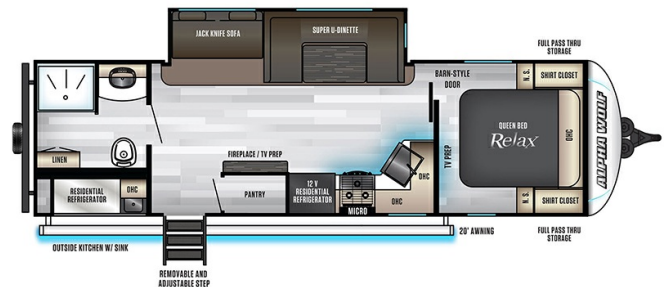

**SPECIAL UNIT**

**2023 FOREST RIVER CHEROKEE ALPHA WOLF 26RB**

**SPECIFICATIONS**

Year	2023
Manufacturer	FOREST RIVER
Brand	CHEROKEE ALPHA WOLF
Model	26RB
Type	Travel Trailer
Status	New
Stock #	13000
Financing Available	✓
Warranty Available	✓
Suspension	N/A
Leveling	N/A
Exterior Length	32.7 ft.
Dry Weight	6143 lbs.
Sleeping Capacity	6 person(s)
Interior Colour	N/A
Exterior Colour	Fiberglass
Slideouts	1

**Disclaimer:** Product information, pricing and photos are as accurate as possible and are subject to change without notice.

**SELLING FEATURES**

Check out the Alpha Wolf 26RB, a perfect travel trailer for the two of you that want to get out and spend the RV season exploring. Some interior appointments include, abundant interior storage capacity, spacious rear bathroom with additional linen cabinet, over-sized u-dinette seating to enjoy a ...

**OPTIONS & EQUIPMENT**

Awning	Heating	Air Conditioning Unit(s)	Battery Tray	AC/DC Converter	Dual Wheels	Fantastic Fan
Fully Furnished	Hide A Bed	Island Bed	Stabilizer Jacks	LPG Detector	Microwave	
Monitor Panel	Outside Shower	Sky Light(s)	Smoke Detector	Spare with Carrier	Toilet Facilities	
Back Up Camera	LED lights	Outdoor Kitchen	Outside Speakers	Pantry	Power Tongue Jack	
Back Up Camera	LED lights	Outdoor Kitchen	Outside Speakers	Pantry	Power Tongue Jack	