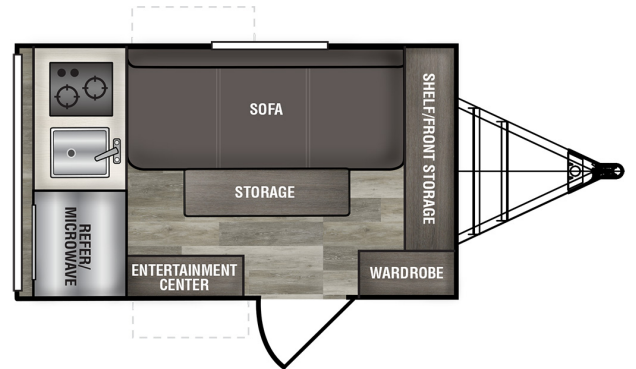

SPECIAL UNIT

2023 RIVERSIDE Xplorer 511X

SPECIFICATIONS

Year	2023
Manufacturer	RIVERSIDE
Brand	Xplorer
Model	511X
Type	Travel Trailer
Status	New
Stock #	PL006954
Financing Available	✓
Warranty Available	✓
Suspension	N/A
Leveling	N/A
Exterior Length	12.8 ft.
Dry Weight	1780 lbs.
Sleeping Capacity	2 person(s)
Interior Colour	N/A
Exterior Colour	Fibreglass
Slideouts	N/A

Xplorer Package:

Laminated Exterior Walls, Off-Road Tires, Upgraded Aluminum Wheels, 3" Lift Kit, Xplorer Graphics Package, Roof Rack (511), Entry Step (511)

Convenience Package:

Double Welded A...

OPTIONS & EQUIPMENT

Aluminum Wheels	Fridge with 1 doors	Heating	5W Jacks	Air Conditioning Unit(s)	Battery Tray	Laminated Counter Tops
LPG Detector	Microwave	Monitor Panel	Outside Shower	Power Air Vents	Sky Light(s)	
Smoke Detector	Solar Panel	Spare with Carrier	TV Antenna	Gas/Elec Water Heater	SPARE TIRE KIT	