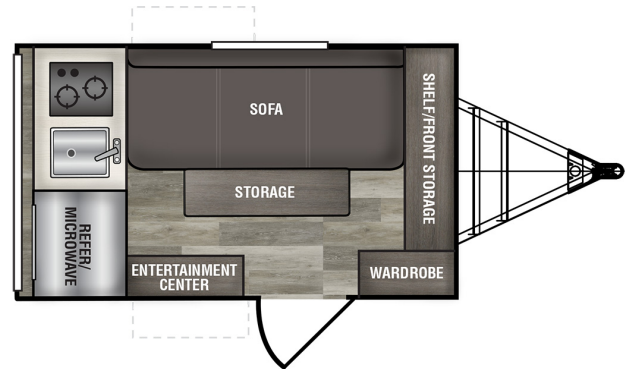

**SPECIAL UNIT**

**\$22,500.00**

Originally \$29,900

**2023 RIVERSIDE Retro 135X**

**SPECIFICATIONS**

|                     |                |
|---------------------|----------------|
| Year                | 2023           |
| Manufacturer        | RIVERSIDE      |
| Brand               | Retro          |
| Model               | 135X           |
| Type                | Travel Trailer |
| Status              | New            |
| Stock #             | PL006705       |
| Financing Available | ✘              |
| Warranty Available  | ✘              |
| Suspension          | N/A            |
| Leveling            | N/A            |
| Exterior Length     | 16.0 ft.       |
| Dry Weight          | 2640 lbs.      |
| Sleeping Capacity   | 4 person(s)    |
| Interior Colour     | Birch          |
| Exterior Colour     | Aluminum       |
| Slideouts           | N/A            |

**RETRO PACKAGE**

- Double Welded Aluminum Frame
- Powder Coated Chassis
- 12V Power Converter
- tinted Safety Glass Windows
- PVC Roof Memb...

**OPTIONS & EQUIPMENT**

2023 Retro 135

Exterior: White/Silver

**Option: Gas/Elec Pkg**

12V Refer/Water Heater/Furnace

Option: Radiant Barrier Insulation

Option: Spare Tire w/Mount

See the Eye-Catching Retro Exterior

Built Today with a 1950s Style

The Retro is a compact lightweight travel trailer with customization options that start with the size and look of your rv exterior. The retro brand has multiple size options ranging from micro and mini campers to a full-size 28' Bunkhouse. Haul your Retro with a Small SUV Jeep Van or ½ Ton. View our Retro specifications guide for details on the dry weight water tank size axel count and more. Our Retros aren't remodels or restorations they're brand new RVs intentionally designed with a vintage look.