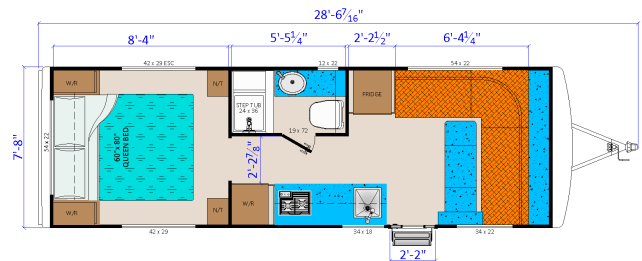

2022 GENERAL COACH CITATION REWARD 28

SPECIFICATIONS

Year	2022
Manufacturer	GENERAL COACH
Brand	CITATION REWARD
Model	28
Type	Travel Trailer
Status	New
Stock #	7108
Financing Available	✓
Warranty Available	✓
Suspension	N/A
Leveling	N/A
Exterior Length	28.0 ft.
Dry Weight	N/A lbs.
Sleeping Capacity	3 person(s)
Interior Colour	CARBON
Exterior Colour	GREY
Slideouts	N/A

CITATION REWARD (28)
183 SQ.FT
TRAVEL TRAILER

Disclaimer: Product information, pricing and photos are as accurate as possible and are subject to change without notice.

SELLING FEATURES

INTERIOR DESIGN

- SEAMLESS FIBERGLASS INTERIOR WALLS
- HIGH GLOSS (WHITE OR GREY) INTERIOR FINISH
- VACUUM BONDED & INSULATED PLYWOOD SUBFLOOR
- OLYMPIA® WHITE SPONGE HEADLINER & FRONT END WALL
- ROLLER SHADES ON ALL WINDOWS
- GARNICA™ LIGHTWEIGHT MODULAR CABINETS
- GRASS® SOFT CLOSE EUROPEAN H...