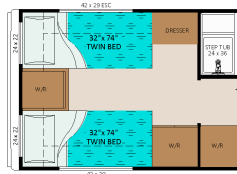

2022 GENERAL COACH CITATION REWARD 28

SPECIFICATIONS

Year	2022
Manufacturer	GENERAL COACH
Brand	CITATION REWARD
Model	28
Type	Travel Trailer
Status	New
Stock #	7108
Financing Available	✓
Warranty Available	✓
Suspension	N/A
Leveling	N/A
Exterior Length	28.0 ft.
Dry Weight	N/A lbs.
Sleeping Capacity	3 person(s)
Interior Colour	CARBON
Exterior Colour	GREY
Slideouts	N/A

CITATION REWARD (28)
 183 SQ.FT
 TRAVEL TRAILER

Disclaimer: Product information, pricing and photos are as accurate as possible and are subject to change without notice.

Powered by focusRV