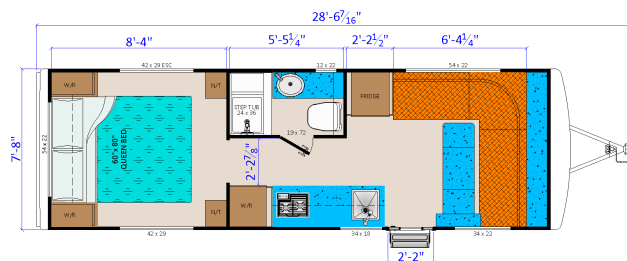

2022 GENERAL COACH CITATION REWARD 28

SPECIFICATIONS

Year	2022
Manufacturer	GENERAL COACH
Brand	CITATION REWARD
Model	28
Type	Travel Trailer
Status	New
Stock #	7108
Financing Available	✓
Warranty Available	✓
Suspension	N/A
Leveling	N/A
Exterior Length	28.0 ft.
Dry Weight	N/A lbs.
Sleeping Capacity	3 person(s)
Interior Colour	CARBON
Exterior Colour	GREY
Slideouts	N/A

CITATION REWARD (28)
 183 SQ.FT
 TRAVEL TRAILER

Disclaimer: Product information, pricing and photos are as accurate as possible and are subject to change without notice.

Powered by focusRV