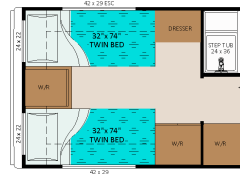

2022 GENERAL COACH CITATION REWARD 28

SPECIFICATIONS

Year	2022
Manufacturer	GENERAL COACH
Brand	CITATION REWARD
Model	28
Type	Travel Trailer
Status	New
Stock #	7108
Financing Available	✓
Warranty Available	✓
Suspension	N/A
Leveling	N/A
Exterior Length	28.0 ft.
Dry Weight	N/A lbs.
Sleeping Capacity	3 person(s)
Interior Colour	CARBON
Exterior Colour	GREY
Slideouts	N/A

CITATION REWARD (28)
183 SQ.FT
TRAVEL TRAILER

Disclaimer: Product information, pricing and photos are as accurate as possible and are subject to change without notice.

SELLING FEATURES

INTERIOR DESIGN

- SEAMLESS FIBERGLASS INTERIOR WALLS
- HIGH GLOSS (WHITE OR GREY) INTERIOR FINISH
- VACUUM BONDED & INSULATED PLYWOOD SUBFLOOR
- OLYMPIA® WHITE SPONGE HEADLINER & FRONT END WALL
- ROLLER SHADES ON ALL WINDOWS
- GARNICA™ LIGHTWEIGHT MODULAR CABINETS
- GRASS® SOFT CLOSE EUROPEAN H...