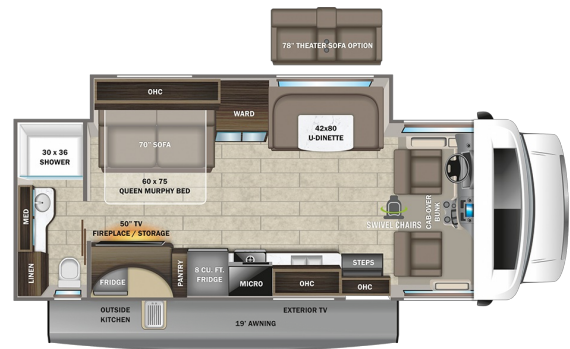

CLEARANCE UNIT

\$149,800.00

Originally \$215,399.00

2023 ENTEGRA COACH Odyssey 26M

SPECIFICATIONS

Year	2023
Manufacturer	ENTEGRA COACH
Brand	Odyssey
Model	26M
Type	Motorhome
Class	C
Fuel Type	Gas
Status	New
Stock #	Odyssey 2387
Financing Available	✓
Warranty Available	✓
Odometer	0 kms.
VIN	N/A
Chassis	2023 Ford E450
Engine	7.6
Transmission	AUTO
Suspension	N/A
Leveling	N/A
Exterior Length	28.8 ft.
Dry Weight	N/A lbs.
Sleeping Capacity	N/A person(s)
Interior Colour	Carbon
Exterior Colour	White
Slideouts	1

Disclaimer: Product information, pricing and photos are as accurate as possible and are subject to change without notice.

SELLING FEATURES

Hydraulic Auto Leveling Jacks, 190 Watt Solar and 2nd house battery, Bedroom TV, Canadian Standards, Sun folding Windshield Shade, E-Z Drive, 8 cu. ft. Refrigerator, 32-in. LED TV, backup camera and monitor, electric awning with LED lights, Frameless bonded windows, Front fiberglass cap, Infotain...