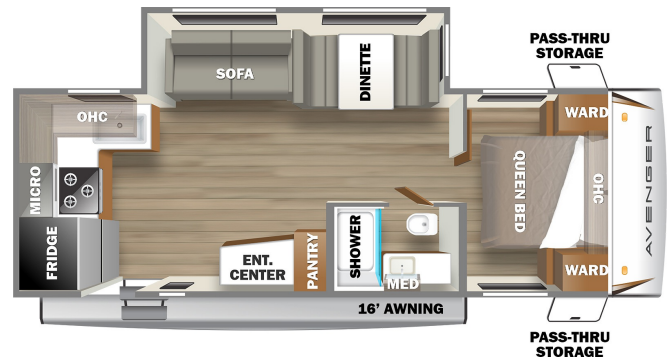

Disclaimer: Product information, pricing and photos are as accurate as possible and are subject to change without notice.

SELLING FEATURES

The Avenger LE 24RKSLE by Prime Time is a rear kitchen travel trailer with two entry doors for extra convenience. The bedroom is located in the front with a 60" x 80" queen bed with storage beside and above the bed. The washroom is bright and airy with great counter space and storage. The main li...

OPTIONS & EQUIPMENT

Awning	Heating	Air Conditioning Unit(s)	Battery Tray	AC/DC Converter	Day Night Shades	Dual Wheels
Extra Door	Fully Furnished	Island Bed	Stabilizer Jacks	LPG Detector	Microwave	
Monitor Panel	Outside Shower	Power Bath Vents	Sky Light(s)	Smoke Detector	Spare with Carrier	
Toilet Facilities	TV Antenna	Back-Up Camera Prep	Bluetooth	Front Cap	Outside Speakers	