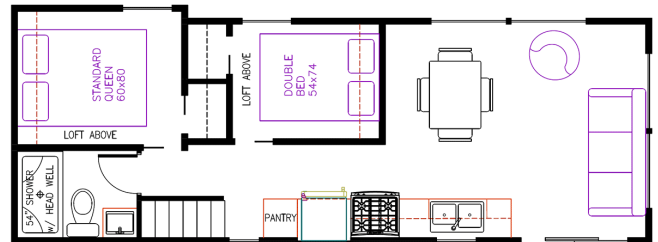

\$231 Weekly

2023 ELEVATION Canadian Floor Plans 12 x 36 Loft

SPECIFICATIONS

Year	2023
Manufacturer	ELEVATION
Brand	Canadian Floor Plans
Model	12 x 36 Loft
Type	Park Model
Status	New
Stock #	1057
Financing Available	✓
Warranty Available	✓
Suspension	N/A
Leveling	N/A
Exterior Length	36.0 ft.
Dry Weight	20000 lbs.
Sleeping Capacity	N/A person(s)
Interior Colour	N/A
Exterior Colour	BLUE
Slideouts	N/A