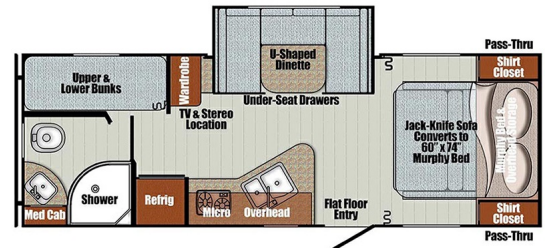

SPECIAL UNIT

\$45,900.00

Originally \$54,900

\$228 Bi-Weekly

2023 GULF STREAM VINTAGE CRUISER VN23BHS

SPECIFICATIONS

Year	2023
Manufacturer	GULF STREAM
Brand	VINTAGE CRUISER
Model	VN23BHS
Type	Travel Trailer
Status	New
Stock #	B1273
Financing Available	✓
Warranty Available	✓
Suspension	N/A
Leveling	N/A
Exterior Length	26.1 ft.
Dry Weight	4253 lbs.
Sleeping Capacity	6 person(s)
Interior Colour	N/A
Exterior Colour	Fiberglass
Slideouts	1

Disclaimer: Product information, pricing and photos are as accurate as possible and are subject to change without notice.

SELLING FEATURES

Specifications and Features:

- Length (ft): 26'1"
- Width (ft): 7'6"
- Height (ft): 10'6"
- Interior Height (ft): 6'11"
- Dry Weight (lbs): 4253
- Payload Capacity (lbs): 1827
- Hitch Weight (lbs): 480
- Number Of Fresh Water Holding Tanks: 1
- Total Fresh Water Tank Capacity (gal): 27
- Numb...