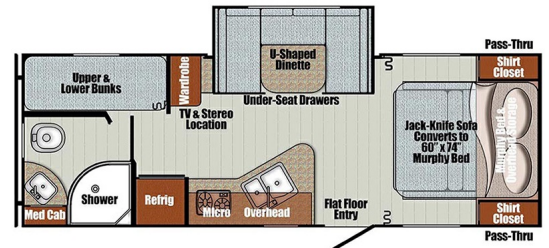

SPECIAL UNIT

\$39,990.00

Originally \$54,900

\$154 Bi-Weekly

2023 GULF STREAM VINTAGE CRUISER VN23BHS

SPECIFICATIONS

Year	2023
Manufacturer	GULF STREAM
Brand	VINTAGE CRUISER
Model	VN23BHS
Type	Travel Trailer
Status	New
Stock #	B1273
Financing Available	✓
Warranty Available	✓
Suspension	N/A
Leveling	N/A
Exterior Length	26.1 ft.
Dry Weight	4253 lbs.
Sleeping Capacity	6 person(s)
Interior Colour	N/A
Exterior Colour	Fiberglass
Slideouts	1

Disclaimer: Product information, pricing and photos are as accurate as possible and are subject to change without notice.

SELLING FEATURES

Specifications and Features:

- Length (ft): 26'1"
- Width (ft): 7'6"
- Height (ft): 10'6"
- Interior Height (ft): 6'11"
- Dry Weight (lbs): 4253
- Payload Capacity (lbs): 1827
- Hitch Weight (lbs): 480
- Number Of Fresh Water Holding Tanks: 1
- Total Fresh Water Tank Capacity (gal): 27
- Numb...