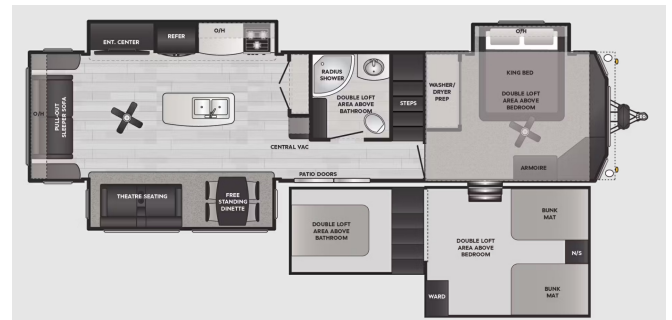

**SPECIAL UNIT**
**\$82,900.00**

Originally \$109,900

**\$350 Bi-Weekly**
**2024 KEYSTONE RETREAT 39FLFT- DUAL PANE WINDOWS**
**SPECIFICATIONS**

Year	2024
Manufacturer	KEYSTONE
Brand	RETREAT
Model	39FLFT- DUAL PANE WINDOWS
Type	Park Model
Status	New
Stock #	8462
Financing Available	✓
Warranty Available	✓
Suspension	N/A
Leveling	N/A
Exterior Length	40.1 ft.
Dry Weight	12907 lbs.
Sleeping Capacity	9 person(s)
Interior Colour	N/A
Exterior Colour	Aluminum
Slideouts	3

**Disclaimer:** Product information, pricing and photos are as accurate as possible and are subject to change without notice.

**SELLING FEATURES**

Discover the Ultimate in Comfort with the 2024 Keystone Retreat 39FLFT Destination Trailer

**Introducing the 2024 Keystone Retreat 39FLFT**, the ultimate destination trailer designed for those who seek a spacious, residential-style experience on the road. With a 102" wide-body design and 14' height...