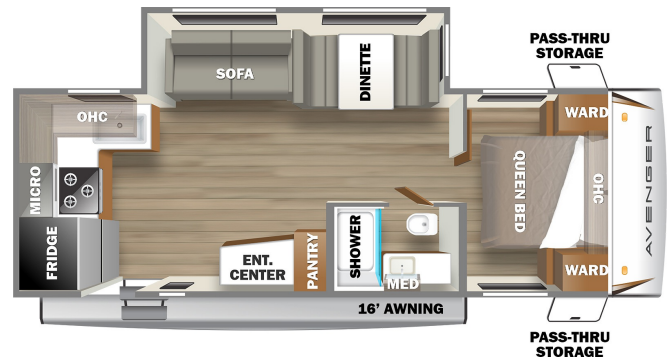

**Disclaimer:** Product information, pricing and photos are as accurate as possible and are subject to change without notice.

**SELLING FEATURES**

The Avenger LE 24RKSLE by Prime Time is a rear kitchen travel trailer with two entry doors for extra convenience. The bedroom is located in the front with a queen bed with storage beside and above the bed. The washroom is bright and airy with great counter space and storage. The main living space...

**OPTIONS & EQUIPMENT**

Awning	Heating	Air Conditioning Unit(s)	Battery Tray	AC/DC Converter	Day Night Shades	Dual Wheels
Extra Door	Fully Furnished	Island Bed	Stabilizer Jacks	LPG Detector	Microwave	
Monitor Panel	Outside Shower	Power Bath Vents	Sky Light(s)	Smoke Detector	Spare with Carrier	
Toilet Facilities	TV Antenna	Front Cap	Outside Speakers	Back-Up Camera Prep	Bluetooth	
Front Cap	Outside Speakers					