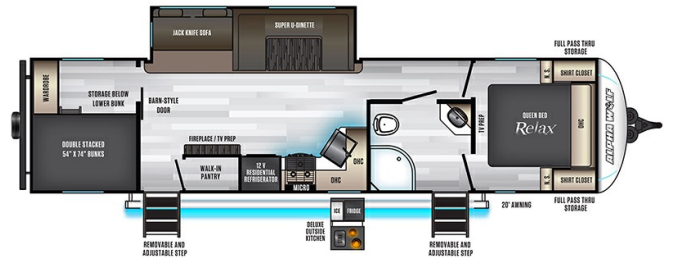

\$52,995.00

Originally \$67,230.00

2023 FOREST RIVER CHEROKEE ALPHA WOLF 30RDB

SPECIFICATIONS

Year	2023
Manufacturer	FOREST RIVER
Brand	CHEROKEE ALPHA WOLF
Model	30RDB
Type	Travel Trailer
Status	New
Stock #	12999
Financing Available	✓
Warranty Available	✓
Suspension	Springs
Leveling	Manual
Exterior Length	37.5 ft.
Dry Weight	6918 lbs.
Sleeping Capacity	10 person(s)
Interior Colour	N/A
Exterior Colour	Fiberglass
Slideouts	1

Disclaimer: Product information, pricing and photos are as accurate as possible and are subject to change without notice.

SELLING FEATURES

Check out the **Alpha Wolf 30RDB** this is an amazing bunk model with **over sized bunks and privacy**. On the exterior there's the **over sized storage compartments** in the front and back with slam latch doors. The **outdoor grill** offers a cooktop, mini bar fridge and ice maker! **Step Above steps** on both entr...