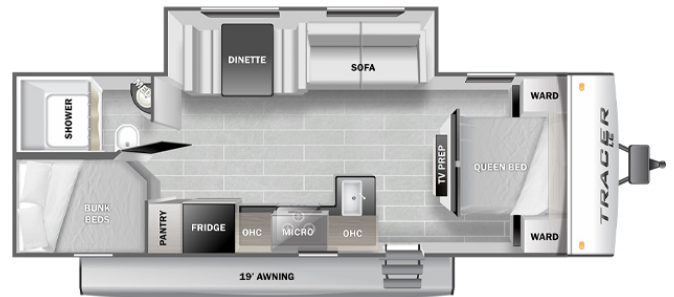

2023 PRIMETIME TRACER LE 260BHSLE

\$38,995.00

Originally \$54,234.00

SPECIFICATIONS

Year	2023
Manufacturer	PRIMETIME
Brand	TRACER LE
Model	260BHSLE
Type	Travel Trailer
Status	New
Stock #	13001
Financing Available	✓
Warranty Available	✓
Suspension	Springs
Leveling	Manual
Exterior Length	29.1 ft.
Dry Weight	5330 lbs.
Sleeping Capacity	10 person(s)
Interior Colour	N/A
Exterior Colour	Fibreglass
Slideouts	1

Disclaimer: Product information, pricing and photos are as accurate as possible and are subject to change without notice.

SELLING FEATURES

The Tracer LE 260BHSLE model is a great trailer for a family who loves the outdoors. This unit can **sleep up to 10 people** when the dinette and full sofa bed is put to use. The kids will love the double bunks beds with extra storage underneath for all their things. The parents will appreciate the p...