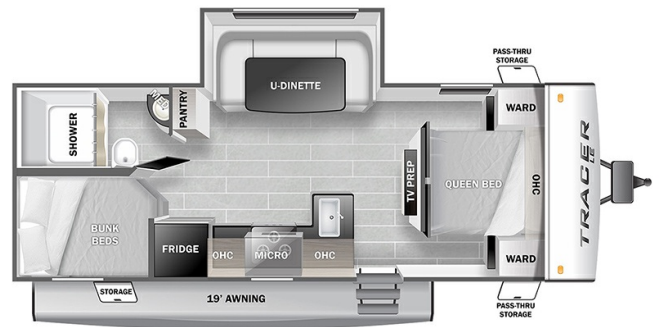

2023 PRIMETIME TRACER LE 230BHSLE

\$34,995.00

Originally \$52,011.00

SPECIFICATIONS

Year	2023
Manufacturer	PRIMETIME
Brand	TRACER LE
Model	230BHSLE
Type	Travel Trailer
Status	New
Stock #	13003
Financing Available	✓
Warranty Available	✓
Suspension	Springs
Leveling	Manual
Exterior Length	27.7 ft.
Dry Weight	5035 lbs.
Sleeping Capacity	8 person(s)
Interior Colour	N/A
Exterior Colour	Fiberglass
Slideouts	1

Disclaimer: Product information, pricing and photos are as accurate as possible and are subject to change without notice.

SELLING FEATURES

the Tracer LE 230BHS is a beautiful bright trailer with big windows and light interior colours. The private front queen bedroom is separated from the rest of the trailer with it's partial wall for added privacy. The U-shaped booth dinette has lots of elbow room and the kitchen comes well equipped...