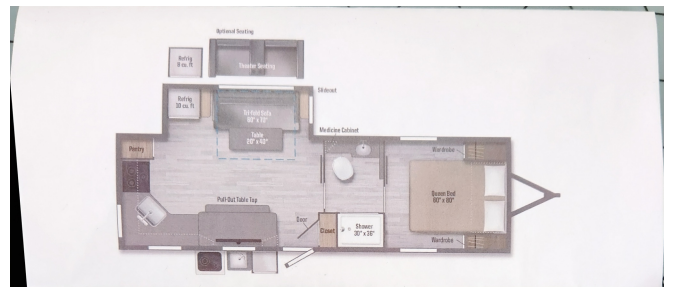

SPECIAL UNIT

2023 WINNEBAGO MINNIE 2630MLRK

SPECIFICATIONS

Year	2023
Manufacturer	WINNEBAGO
Brand	MINNIE
Model	2630MLRK
Type	Travel Trailer
Status	New
Stock #	N1255
Financing Available	✓
Warranty Available	✓
Suspension	N/A
Leveling	Electric
Exterior Length	30.0 ft.
Dry Weight	6300 lbs.
Sleeping Capacity	2 person(s)
Interior Colour	Cobalt
Exterior Colour	Fiberglass
Slideouts	1

Disclaimer: Product information, pricing and photos are as accurate as possible and are subject to change without notice.

SELLING FEATURES

It may go by Minnie, but it's designed for big outdoor adventure. An easy-to-pull, lightweight camper, The Minnie makes the most out of it's compact size with features that push the limits of a conventional travel trailer. The 2630MLRK is a brand new floorplan and it features a ton of counte...