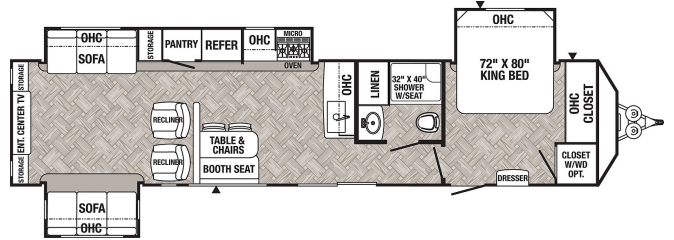

SPECIAL UNIT

\$63,480.00

Originally \$68,553

\$148 Weekly

2023 PALOMINO PUMA 38DEN

SPECIFICATIONS

Year	2023
Manufacturer	PALOMINO
Brand	PUMA
Model	38DEN
Type	Destination Trailer
Status	New
Stock #	23R019
Financing Available	✓
Warranty Available	✓
Suspension	N/A
Leveling	N/A
Exterior Length	40.6 ft.
Dry Weight	9979 lbs.
Sleeping Capacity	4 person(s)
Interior Colour	N/A
Exterior Colour	Aluminum
Slideouts	3

Disclaimer: Product information, pricing and photos are as accurate as possible and are subject to change without notice.

SELLING FEATURES

Specifications and Features:

- Length (ft): 40'6"
- Width (ft): 8'0"
- Height (ft): 11'9"
- Interior Height (ft): 6'8"
- GVWR (lbs): 11500
- Dry Weight (lbs): 9979
- Payload Capacity (lbs): 1521
- Hitch Weight (lbs): 1295
- Number Of Fresh Water Holding Tanks: 1
- Total Fresh Water Tank Capac...