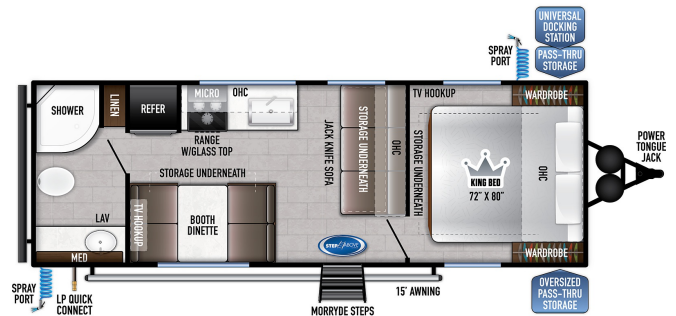

**SPECIAL UNIT**

**\$25,900.00**

Originally \$42,500

\$67 Weekly

**2023 EAST TO WEST DELLA TERRA 230RB**

**SPECIFICATIONS**

Year	2023
Manufacturer	EAST TO WEST
Brand	DELLA TERRA
Model	230RB
Type	Travel Trailer
Status	New
Stock #	P9011924
Financing Available	✓
Warranty Available	✓
Suspension	N/A
Leveling	N/A
Exterior Length	28.1 ft.
Dry Weight	4976 lbs.
Sleeping Capacity	6 person(s)
Interior Colour	N/A
Exterior Colour	N/A
Slideouts	N/A

**Disclaimer:** Product information, pricing and photos are as accurate as possible and are subject to change without notice.

**SELLING FEATURES**

- SILVER BIRCH INTERIOR DECOR
- EXPLORE COMFORT PACKAGE
- ADVENTURE OUTDOOR PACKAGE
- MANDATORY OPTIONS PACKAGE
- GOODYEAR SPARE TIRE & CARRIER
- GOODYEAR TIRES
- 32" LED TV WITH SWING OUT TV BRACKET

**OPTIONS & EQUIPMENT**

**EXPLORE COMFORT PACKAGE**

- 81" Interior Ceiling Height
- 10.7 Cubic Foot Stainless Steel Refrigerator
- Solid Bedroom Privacy Door (where applicable)
- Cable/Satellite Ready
- USB Charging Stations (Beds Bunks Tables Where Applicable)
- 3-Burner Range w/ Glass Cover & Oven
- 48" Dinette Where Applicable w/ Pullout Storage Drawers on Roller Guides
- Porcelain Foot Flush Toilet
- Interior LED Lights
- Window Valence Package w/ Night Shades
- Seamless Designer Countertops
- 2 Zone Sound System With Bluetooth & HDMI Connectivity
- 35 000 BTU Furnace
- Extra Large Dinette Picture Window
- Upgraded Congoleum® Designer Linoleum Flooring
- Marine Grade Woven PVC Flooring In Slide-Outs \*No Carpet\*

## MANDATORY OPTIONS

- King Bed - 72" X 80"
- Enclosed & Heated Underbelly
- Enclosed Holding Tanks
- Electric Flush Floor Slide Outs Where Applicable
- 15 000 BTU Ducted Air Conditioner w/Quick Cool
- Upgraded Interior Design Package