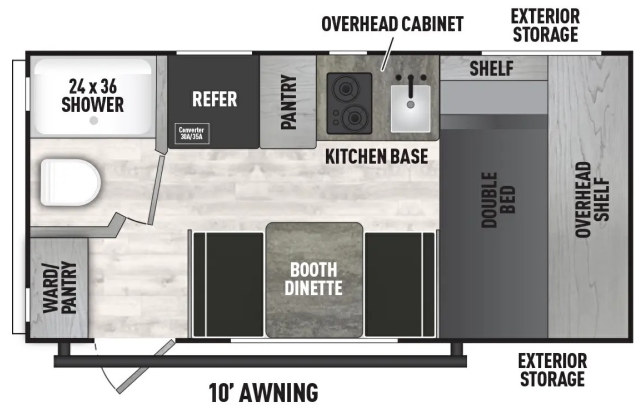

SPECIAL UNIT
\$22,900.00

Originally \$24,900

\$110 Bi-Weekly
2024 COACHMEN CLIPPER 16CFB
SPECIFICATIONS

Year	2024
Manufacturer	COACHMEN
Brand	CLIPPER
Model	16CFB
Type	Travel Trailer
Status	New
Stock #	8562
Financing Available	✓
Warranty Available	✓
Suspension	N/A
Leveling	N/A
Exterior Length	16.0 ft.
Dry Weight	2777 lbs.
Sleeping Capacity	3 person(s)
Interior Colour	N/A
Exterior Colour	Aluminum
Slideouts	N/A