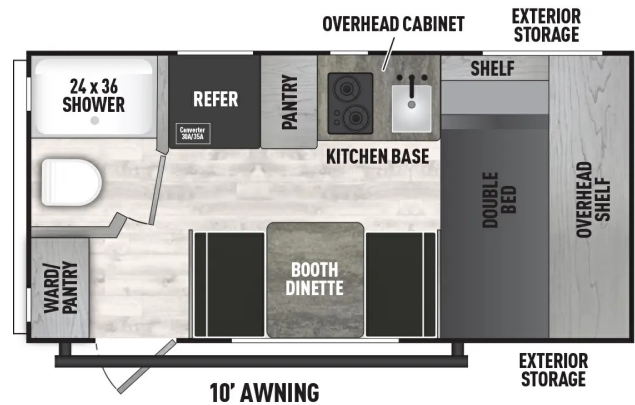

**SPECIAL UNIT**
**\$22,900.00**

Originally \$24,900

**\$110 Bi-Weekly**
**2024 COACHMEN CLIPPER 16CFB**
**SPECIFICATIONS**

Year	2024
Manufacturer	COACHMEN
Brand	CLIPPER
Model	16CFB
Type	Travel Trailer
Status	New
Stock #	8562
Financing Available	✓
Warranty Available	✓
Suspension	N/A
Leveling	N/A
Exterior Length	16.0 ft.
Dry Weight	2777 lbs.
Sleeping Capacity	3 person(s)
Interior Colour	N/A
Exterior Colour	Aluminum
Slideouts	N/A