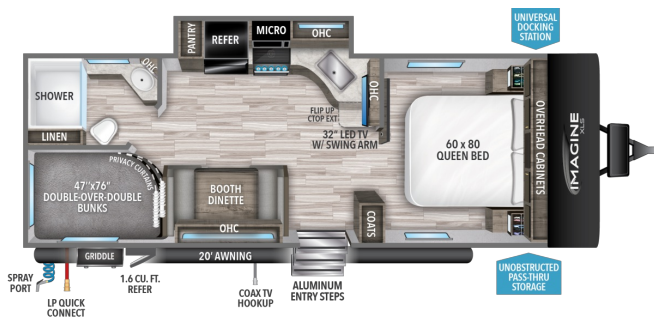

2023 GRAND DESIGN IMAGINE XLS 23BHE

SPECIFICATIONS

| | |
|---------------------|----------------|
| Year | 2023 |
| Manufacturer | GRAND DESIGN |
| Brand | IMAGINE XLS |
| Model | 23BHE |
| Type | Travel Trailer |
| Status | New |
| Stock # | 7138 |
| Financing Available | ✓ |
| Warranty Available | ✓ |
| Suspension | N/A |
| Leveling | N/A |
| Exterior Length | 27.0 ft. |
| Dry Weight | N/A lbs. |
| Sleeping Capacity | 8 person(s) |
| Interior Colour | N/A |
| Exterior Colour | N/A |
| Slideouts | 1 |