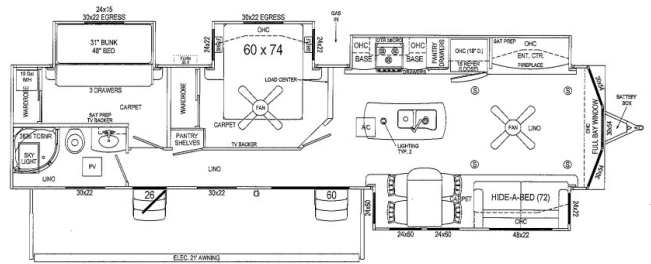

HEIDI'S RV SUPERSTORE

heidis@heidisrv.com 1 (888) 322-3614
3982 HWY #11 South, Oro Medonte, ON L0L 1T0
Local (705) 487-2214 | Fax (705) 487-1173 | www.heidisrv.com

SPECIAL UNIT

$79,995.00

Originally $99,995

2023 HL ENTERPRISE BRIDGEVIEW 38IK2B (BUNKS, ISLAND KITCHEN!)

SPECIFICATIONS

Year	2023
Manufacturer	HL ENTERPRISE
Brand	BRIDGEVIEW
Model	38IK2B (BUNKS, ISLAND KITCHEN!)
Type	Park Model
Status	New
Stock #	5909
Sleeping Capacity	7 person(s)

Disclaimer: Product information, pricing and photos are as accurate as possible and are subject to change without notice.

SUPER DEAL
2023 Bridgeview 38IK2B

Hurry! LAST ONE!! **$79,995**

Sleeps 7
Weight* 9,870 lbs
Length 38'

Heidi's RV SUPERSTORE

12 1/2' SLIDE-OUT

WWW.HEIDISRV.COM

SELLING FEATURES

FRONT LIVING ROOM PARK MODEL. FRONT OPPOSING SOFA SLIDES, FRONT THEATER SEATING, ISLAND KITCHEN, KITCHEN SLIDE, FREE STANDING DINETTE/W 4 CHAIRS ACROSS, MID BATHROOM, REAR ISLAND MASTER BED IN FOURTH SLIDE, SECOND ENTRANCE DOOR IN FRONT OF BATHROOM. FULL FACTORY WARRANTY.

Discover Your Ide...

OPTIONS & EQUIPMENT

- ELECTRIC AWNING
- DOUBLE INSULATION FLOOR & CEILING
- FOIL BUBBLE WRAP SIDEWALLS
- 30" FURION FIREPLACE
- SKYLIGHT
- 50 AMP SERVICE
- CEILING FANS
- FREE STANDING DINETTE W/4 CHAIRS
- DAY/NIGHT SHADES
- 15K BTU A/C IN LIVING AREA
- 18 CU FT FRIDGE W/ICE MAKER
- SOLID SURFACE KITCHEN COUNTERTOP
- 2 HOLDING TANKS W/MONITOR PANEL
- CSA CDN UNIT READY

Powered by focusRV