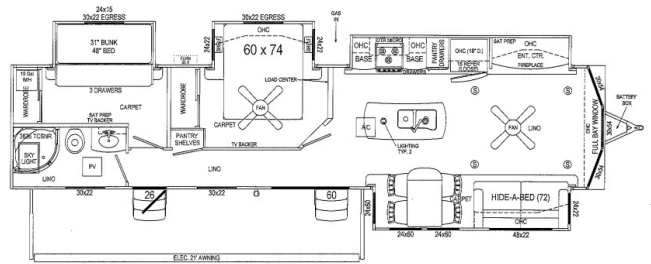

2023 HL ENTERPRISE BRIDGEVIEW 38IK2B (BUNKS, ISLAND KITCHEN!)

SPECIFICATIONS

Year	2023
Manufacturer	HL ENTERPRISE
Brand	BRIDGEVIEW
Model	38IK2B (BUNKS, ISLAND KITCHEN!)
Type	Park Model
Status	New
Stock #	5909
Sleeping Capacity	7 person(s)

Sleeps 7
Weight* 9,870 lbs
Length 38'

12 1/2' SLIDE-OUT

WWW.HEIDISRV.COM

SELLING FEATURES

FRONT LIVING ROOM PARK MODEL. FRONT OPPOSING SOFA SLIDES, FRONT THEATER SEATING, ISLAND KITCHEN, KITCHEN SLIDE, FREE STANDING DINETTE/W 4 CHAIRS ACROSS, MID BATHROOM, REAR ISLAND MASTER BED IN FOURTH SLIDE, SECOND ENTRANCE DOOR IN FRONT OF BATHROOM. FULL FACTORY WARRANTY.