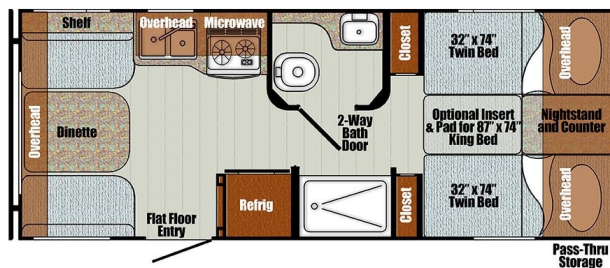

### SPECIFICATIONS

Year	2023
Manufacturer	GULFSTREAM
Brand	VINTAGE CRUISER
Model	19TWD
Type	Travel Trailer
Status	New
Stock #	7107
Financing Available	✓
Warranty Available	✓
Suspension	N/A
Leveling	N/A
Exterior Length	19.0 ft.
Dry Weight	N/A lbs.
Sleeping Capacity	4 person(s)
Interior Colour	CRIMSON/WOODY
Exterior Colour	WOODY WAGON
Slideouts	N/A