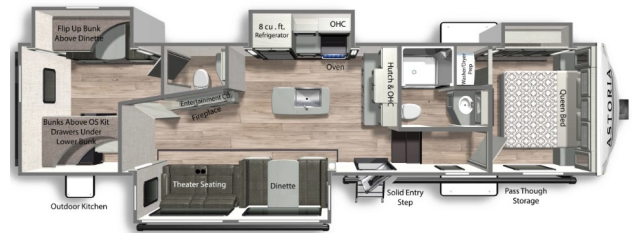

SPECIAL UNIT
\$64,900.00

Originally \$94,900

\$310 Bi-Weekly
2022 DUTCHMEN ASTORIA 3343BHF
SPECIFICATIONS

Year	2022
Manufacturer	DUTCHMEN
Brand	ASTORIA
Model	3343BHF
Type	Fifth Wheel
Status	New
Stock #	8365
Financing Available	✓
Warranty Available	✓
Suspension	N/A
Leveling	Automatic
Exterior Length	37.0 ft.
Dry Weight	10568 lbs.
Sleeping Capacity	9 person(s)
Interior Colour	N/A
Exterior Colour	N/A
Slideouts	4

Disclaimer: Product information, pricing and photos are as accurate as possible and are subject to change without notice.

SELLING FEATURES

Astoria fifth wheels are your gateway to affordable luxury. Whether your perfect getaway is a beach, mountains or big city, feel right at home in your Astoria. With sleeping for 9 and two washrooms, This is a fantastic bunkhouse option. Two a/c's will keep you cool, and the luxurious options will...