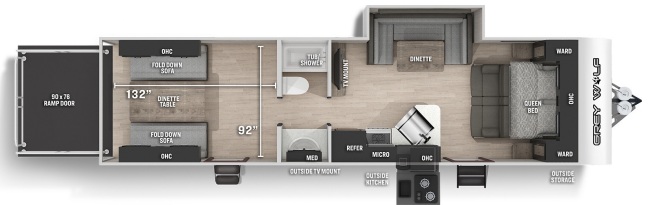

SPECIAL UNIT

\$38,900.00

Originally \$42,995

2022 FOREST RIVER CHEROKEE GREY WOLF 27RR

SPECIFICATIONS

Year	2022
Manufacturer	FOREST RIVER
Brand	CHEROKEE GREY WOLF
Model	27RR
Type	Toy Hauler
Status	New
Stock #	12895
Financing Available	✓
Warranty Available	✓
Suspension	Springs
Leveling	Manual
Exterior Length	30.8 ft.
Dry Weight	6025 lbs.
Sleeping Capacity	6 person(s)
Interior Colour	N/A
Exterior Colour	Aluminum
Slideouts	1

Disclaimer: Product information, pricing and photos are as accurate as possible and are subject to change without notice.

SELLING FEATURES

Load up your toys and take off on your next adventurous road trip in the **Grey wolf 27RR toy hauler** by Cherokee. A popular floor plan with two separate living spaces in the front and back. In the cargo area there's plenty of space for hauling all your favourite toys. This area has 2 large fold down...