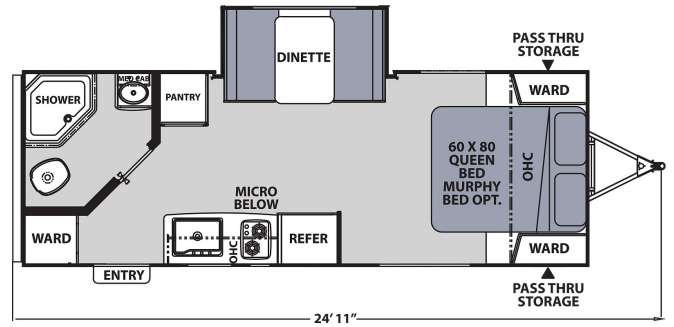

SPECIAL UNIT

\$37,900.00

Originally \$53,416

\$97 Weekly

2023 COACHMEN Apex Nano 201RBS

SPECIFICATIONS

Year	2023
Manufacturer	COACHMEN
Brand	Apex Nano
Model	201RBS
Type	Travel Trailer
Status	New
Stock #	4966
Financing Available	✓
Warranty Available	✓
Suspension	N/A
Leveling	N/A
Exterior Length	24.1 ft.
Dry Weight	4139 lbs.
Sleeping Capacity	N/A person(s)
Interior Colour	N/A
Exterior Colour	N/A
Slideouts	N/A