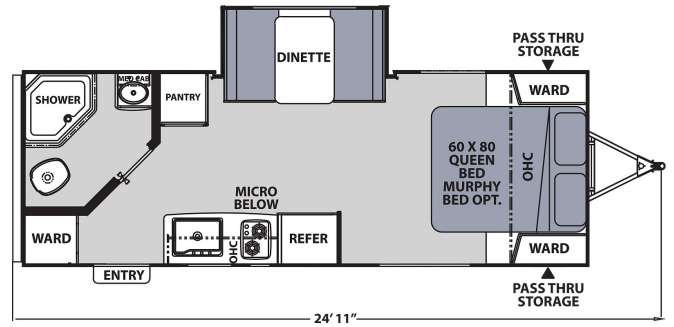

SPECIAL UNIT

\$36,900.00

Originally \$53,416

\$97 Weekly

2023 COACHMEN Apex Nano 201RBS

SPECIFICATIONS

Year	2023
Manufacturer	COACHMEN
Brand	Apex Nano
Model	201RBS
Type	Travel Trailer
Status	New
Stock #	4966
Financing Available	✓
Warranty Available	✓
Suspension	N/A
Leveling	N/A
Exterior Length	24.1 ft.
Dry Weight	4139 lbs.
Sleeping Capacity	N/A person(s)
Interior Colour	N/A
Exterior Colour	N/A
Slideouts	N/A