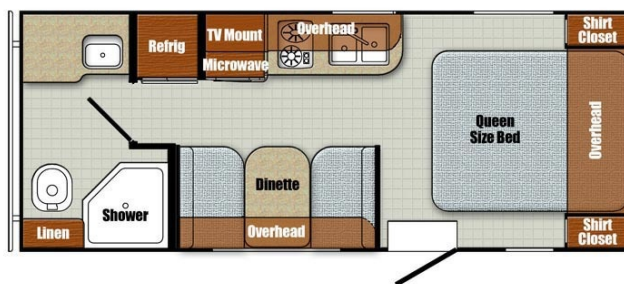

### SPECIFICATIONS

Year	2023
Manufacturer	GULFSTREAM
Brand	VINTAGE CRUISER
Model	19RBS
Type	Travel Trailer
Status	New
Stock #	7044
Financing Available	✓
Warranty Available	✓
Suspension	N/A
Leveling	N/A
Exterior Length	23.0 ft.
Dry Weight	N/A lbs.
Sleeping Capacity	4 person(s)
Interior Colour	TURQUOISE
Exterior Colour	TURQUOISE
Slideouts	N/A