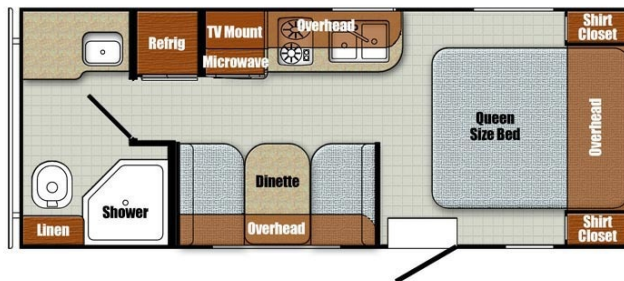

2023 GULFSTREAM VINTAGE CRUISER 19RBS

SPECIFICATIONS

Year	2023
Manufacturer	GULFSTREAM
Brand	VINTAGE CRUISER
Model	19RBS
Type	Travel Trailer
Status	New
Stock #	7044
Financing Available	✓
Warranty Available	✓
Suspension	N/A
Leveling	N/A
Exterior Length	19.0 ft.
Dry Weight	N/A lbs.
Sleeping Capacity	4 person(s)
Interior Colour	TURQUOISE
Exterior Colour	TURQUOISE
Slideouts	N/A