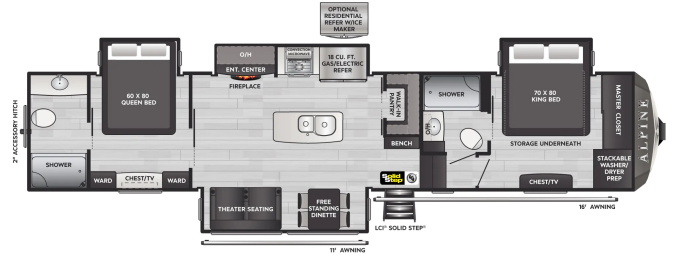

CLEARANCE UNIT

\$129,900.00

Originally \$180,486.00

2023 KEYSTONE Alpine 3912DS 2 Bed 2 Full Bath

SPECIFICATIONS

Year	2023
Manufacturer	KEYSTONE
Brand	Alpine
Model	3912DS 2 Bed 2 Full Bath
Type	Fifth Wheel
Status	New
Stock #	Alpine 2377
Financing Available	✓
Warranty Available	✓
Suspension	N/A
Leveling	N/A
Exterior Length	43.0 ft.
Dry Weight	14205 lbs.
Sleeping Capacity	N/A person(s)
Interior Colour	N/A
Exterior Colour	N/A
Slideouts	N/A

2-100 ah Lithium Batteries, Level Up Six Point Auto Leveling, 18 Cubic Foot Gas/ Electric Refrigerator, Solar Flex 200 Watt, ...

Powered by focusRV