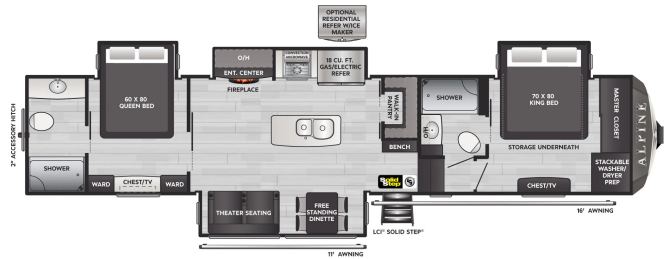

CLEARANCE UNIT

\$119,900.00

Originally \$180,486.00

2023 KEYSTONE Alpine 3912DS 2 Bed 2 Full Bath

SPECIFICATIONS

Year	2023
Manufacturer	KEYSTONE
Brand	Alpine
Model	3912DS 2 Bed 2 Full Bath
Type	Fifth Wheel
Status	New
Stock #	Alpine 2377
Financing Available	✓
Warranty Available	✓
Suspension	N/A
Leveling	N/A
Exterior Length	43.0 ft.
Dry Weight	14205 lbs.
Sleeping Capacity	N/A person(s)
Interior Colour	N/A
Exterior Colour	N/A
Slideouts	N/A

Disclaimer: Product information, pricing and photos are as accurate as possible and are subject to change without notice.

SELLING FEATURES

2-100 ah Lithium Batteries, Level Up Six Point Auto Leveling, 18 Cubic Foot Gas / Electric Refrigerator, Solar Flex 200 Watt, Dual Pane Safety Windows, Whisper Air Deluxe - Dual 15K AC, Heat Pump, Road Armour Pin Box, On Demand Water Heater, Central Vacuum, CSA, ASA In-Command Unit Rem...