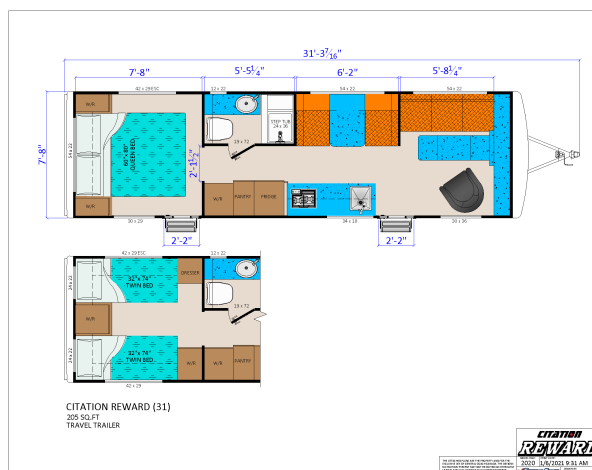

### SPECIFICATIONS

Year	2022
Manufacturer	GENERAL COACH
Brand	CITATION REWARD
Model	31
Type	Travel Trailer
Status	New
Stock #	7104
Financing Available	✓
Warranty Available	✓
Suspension	Torflex
Leveling	N/A
Exterior Length	31.0 ft.
Dry Weight	N/A lbs.
Sleeping Capacity	5 person(s)
Interior Colour	CARBON
Exterior Colour	BLUE
Slideouts	N/A