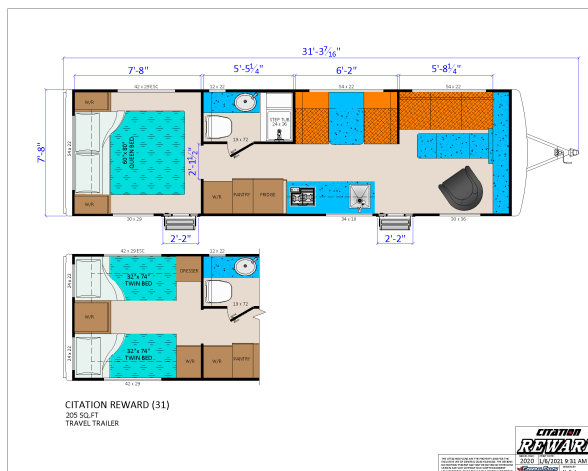

### SPECIFICATIONS

|                     |                 |
|---------------------|-----------------|
| Year                | 2022            |
| Manufacturer        | GENERAL COACH   |
| Brand               | CITATION REWARD |
| Model               | 31              |
| Type                | Travel Trailer  |
| Status              | New             |
| Stock #             | 7104            |
| Financing Available | ✓               |
| Warranty Available  | ✓               |
| Suspension          | Torflex         |
| Leveling            | N/A             |
| Exterior Length     | 31.0 ft.        |
| Dry Weight          | N/A lbs.        |
| Sleeping Capacity   | 5 person(s)     |
| Interior Colour     | CARBON          |
| Exterior Colour     | BLUE            |
| Slideouts           | N/A             |