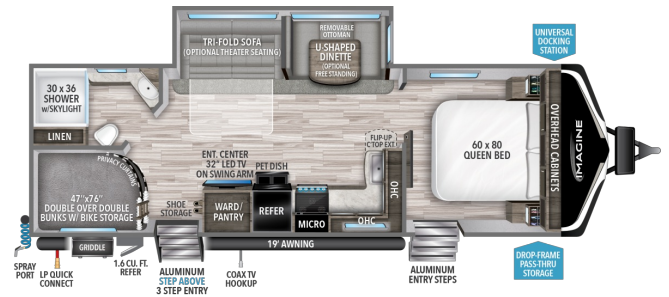

## 2023 GRAND DESIGN IMAGINE 2800BH

### SPECIFICATIONS

Year	2023
Manufacturer	GRAND DESIGN
Brand	IMAGINE
Model	2800BH
Type	Travel Trailer
Status	New
Stock #	7056
Financing Available	✓
Warranty Available	✓
Suspension	N/A
Leveling	N/A
Exterior Length	32.0 ft.
Dry Weight	N/A lbs.
Sleeping Capacity	10 person(s)
Interior Colour	N/A
Exterior Colour	N/A
Slideouts	1