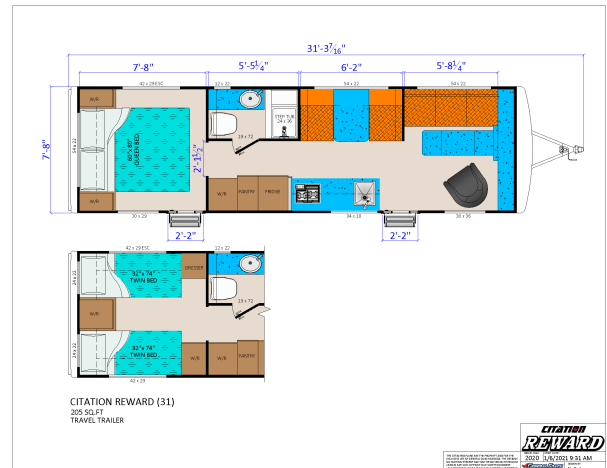

2022 GENERAL COACH CITATION REWARD 31

SPECIFICATIONS

Year	2022
Manufacturer	GENERAL COACH
Brand	CITATION REWARD
Model	31
Type	Travel Trailer
Status	New
Stock #	7158
Financing Available	✓
Warranty Available	✓
Suspension	Torflex
Leveling	N/A
Exterior Length	31.0 ft.
Dry Weight	N/A lbs.
Sleeping Capacity	5 person(s)
Interior Colour	KEY GREY, MATTE BLUE & MADRAS CHARCOAL
Exterior Colour	GREY
Slideouts	N/A

Disclaimer: Product information, pricing and photos are as accurate as possible and are subject to change without notice.

Powered by focusRV