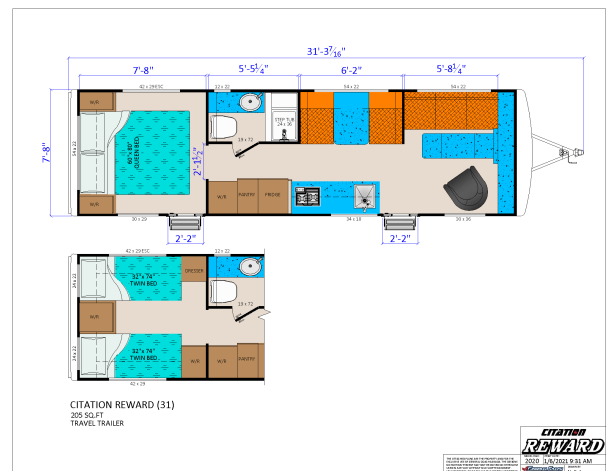

2022 GENERAL COACH CITATION REWARD 31

SPECIFICATIONS

Year	2022
Manufacturer	GENERAL COACH
Brand	CITATION REWARD
Model	31
Type	Travel Trailer
Status	New
Stock #	7158
Financing Available	✓
Warranty Available	✓
Suspension	Torflex
Leveling	N/A
Exterior Length	31.0 ft.
Dry Weight	N/A lbs.
Sleeping Capacity	5 person(s)
Interior Colour	KEY GREY, MATTE BLUE & MADRAS CHARCOAL
Exterior Colour	GREY
Slideouts	N/A

Disclaimer: Product information, pricing and photos are as accurate as possible and are subject to change without notice.

Powered by focusRV