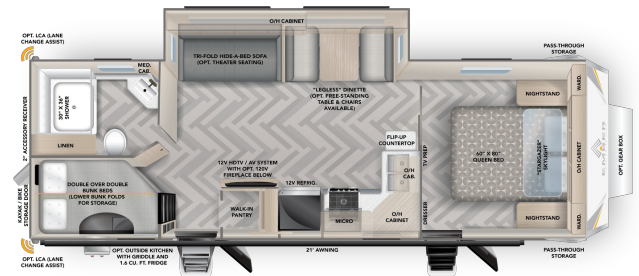

MSRP \$107,980.00

\$306 Bi-Weekly

\$0 down @ 7.99% APR for 60/216 months

(\$28,182 C.O.B.) O.A.C.

Woody's Price \$72,307.00

SPECIFICATIONS

Year	2023
Manufacturer	EMBER RV
Brand	TOURING
Model	28BH
Type	Travel Trailer
Status	New
Stock #	47642
Financing Available	✓
Warranty Available	Manufacturer
Suspension	N/A
Leveling	N/A
Exterior Length	34.1 ft.
Dry Weight	7435 lbs.
Sleeping Capacity	10 person(s)
Interior Colour	COVERDALE
Exterior Colour	N/A
Slideouts	1