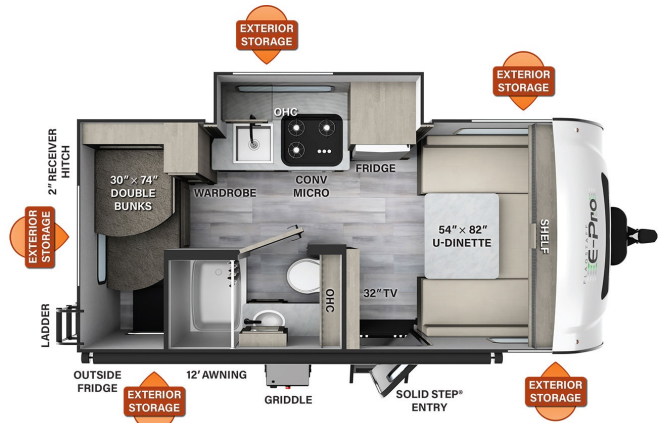

CLEARANCE UNIT

\$39,900.00

Originally \$53,557.00

2023 FOREST RIVER Flagstaff EPRO 16BHS 3280 lbs

SPECIFICATIONS

Year	2023
Manufacturer	FOREST RIVER
Brand	Flagstaff
Model	EPRO 16BHS 3280 lbs
Type	Travel Trailer
Status	New
Stock #	Flagstaff 2360
Financing Available	✓
Warranty Available	✓
Suspension	N/A
Leveling	N/A
Exterior Length	18.6 ft.
Dry Weight	3280 lbs.
Sleeping Capacity	N/A person(s)
Interior Colour	N/A
Exterior Colour	White
Slideouts	N/A

Disclaimer: Product information, pricing and photos are as accurate as possible and are subject to change without notice.

SELLING FEATURES

Front Windshield (Automotive Glass), Heated Holding Tank, 200 Watt Roof Mount Solar, 1000 Watt Inverter, 12V Refrigerator, 12V TV with DVD player, Bluetooth System Control Panel, Power Awning, All In One Teton HD Antenna (TV, WIFI, AM, FM), Bluetooth System Control Panel, Auto Ignite Gas / Elect...