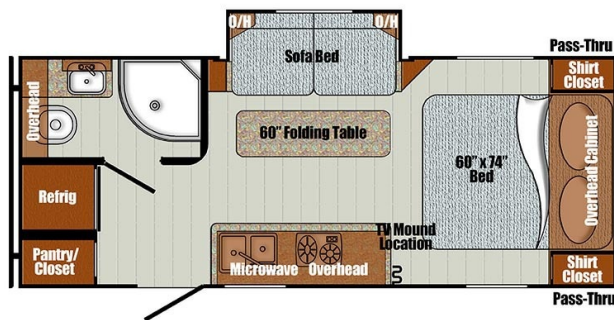

2023 GULFSTREAM VINTAGE CRUISER 19CSK

SPECIFICATIONS

Year	2023
Manufacturer	GULFSTREAM
Brand	VINTAGE CRUISER
Model	19CSK
Type	Travel Trailer
Status	New
Stock #	7045
Financing Available	✓
Warranty Available	✓
Suspension	N/A
Leveling	N/A
Exterior Length	19.0 ft.
Dry Weight	N/A lbs.
Sleeping Capacity	4 person(s)
Interior Colour	CRIMSON/WOODY
Exterior Colour	WOODY WAGON GRAPHICS PACKAGE
Slideouts	1

Disclaimer: Product information, pricing and photos are as accurate as possible and are subject to change without notice.

Powered by focusRV