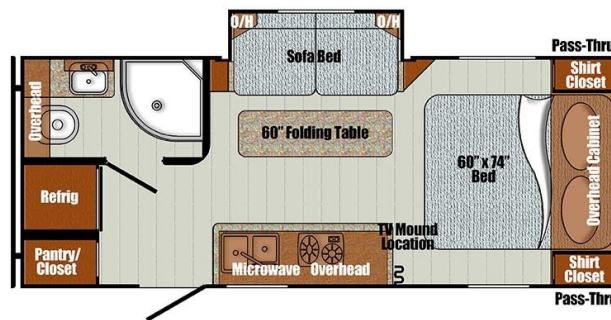

2023 GULFSTREAM VINTAGE CRUISER 19CSK

SPECIFICATIONS

Year	2023
Manufacturer	GULFSTREAM
Brand	VINTAGE CRUISER
Model	19CSK
Type	Travel Trailer
Status	New
Stock #	7045
Financing Available	✓
Warranty Available	✓
Suspension	N/A
Leveling	N/A
Exterior Length	19.0 ft.
Dry Weight	N/A lbs.
Sleeping Capacity	4 person(s)
Interior Colour	CRIMSON/WOODY
Exterior Colour	WOODY WAGON GRAPHICS PACKAGE
Slideouts	1