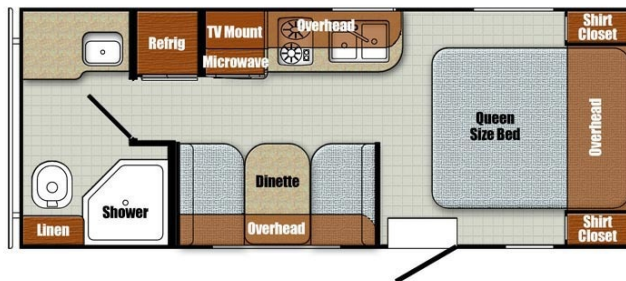

2023 GULFSTREAM VINTAGE CRUISER 19RBS

SPECIFICATIONS

Year	2023
Manufacturer	GULFSTREAM
Brand	VINTAGE CRUISER
Model	19RBS
Type	Travel Trailer
Status	New
Stock #	6697
Financing Available	✓
Warranty Available	✓
Suspension	N/A
Leveling	N/A
Exterior Length	23.0 ft.
Dry Weight	N/A lbs.
Sleeping Capacity	4 person(s)
Interior Colour	TURQUOISE
Exterior Colour	TURQUOISE GRAPHICS PACKAGE
Slideouts	N/A