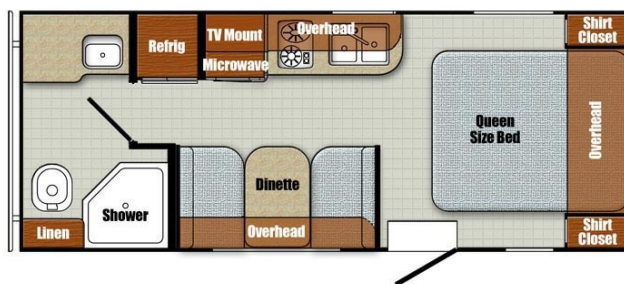

### SPECIFICATIONS

Year	2023
Manufacturer	GULFSTREAM
Brand	VINTAGE CRUISER
Model	19RBS
Type	Travel Trailer
Status	New
Stock #	6697
Financing Available	✓
Warranty Available	✓
Suspension	N/A
Leveling	N/A
Exterior Length	19.0 ft.
Dry Weight	N/A lbs.
Sleeping Capacity	4 person(s)
Interior Colour	TURQUOISE
Exterior Colour	TURQUOISE GRAPHICS PACKAGE
Slideouts	N/A