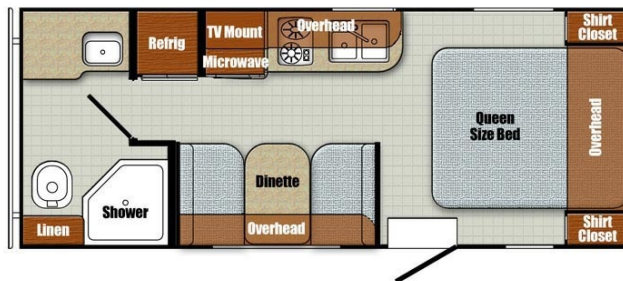

2023 GULFSTREAM VINTAGE CRUISER 19RBS

SPECIFICATIONS

Year	2023
Manufacturer	GULFSTREAM
Brand	VINTAGE CRUISER
Model	19RBS
Type	Travel Trailer
Status	New
Stock #	6697
Financing Available	✓
Warranty Available	✓
Suspension	N/A
Leveling	N/A
Exterior Length	19.0 ft.
Dry Weight	N/A lbs.
Sleeping Capacity	4 person(s)
Interior Colour	TURQUOISE
Exterior Colour	TURQUOISE GRAPHICS PACKAGE
Slideouts	N/A