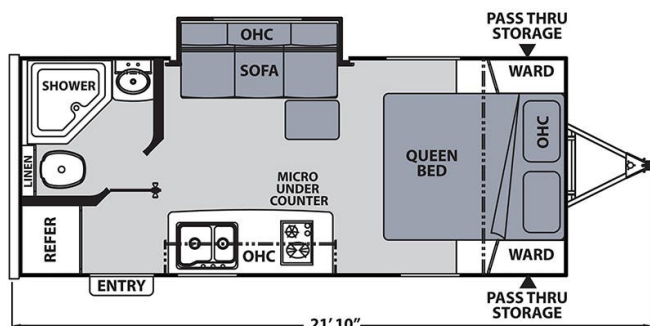

2017 COACHMEN APEX NANO 189RBS

\$22,900.00

\$128 Bi-Weekly

SPECIFICATIONS

Year	2017
Manufacturer	COACHMEN
Brand	APEX NANO
Model	189RBS
Type	Travel Trailer
Status	PreOwned
Stock #	6611A
Financing Available	✓
Warranty Available	✓
Suspension	N/A
Leveling	N/A
Exterior Length	21.0 ft.
Dry Weight	N/A lbs.
Sleeping Capacity	2 person(s)
Interior Colour	N/A
Exterior Colour	N/A
Slideouts	1